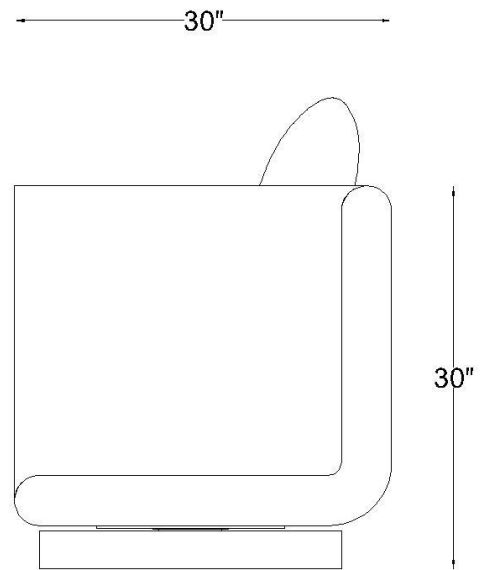

SAGE LIVING HOME & DÉCOR PRIVATE LTD

WALFORD SWIVEL CHAIR

PRODUCT SPECIFICATION