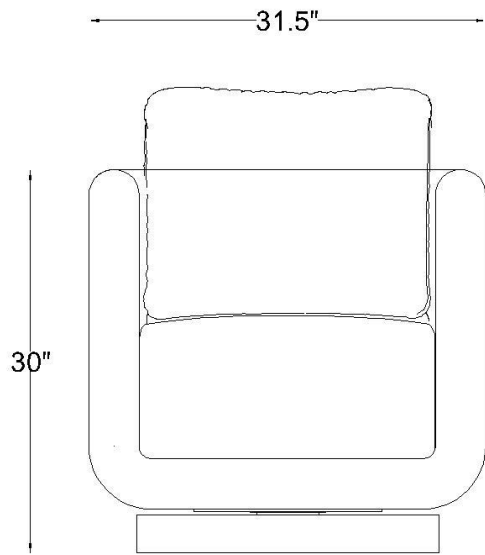

SAGE LIVING HOME & DÉCOR PRIVATE LTD

WALFORD SWIVEL CHAIR

PRODUCT SPECIFICATION