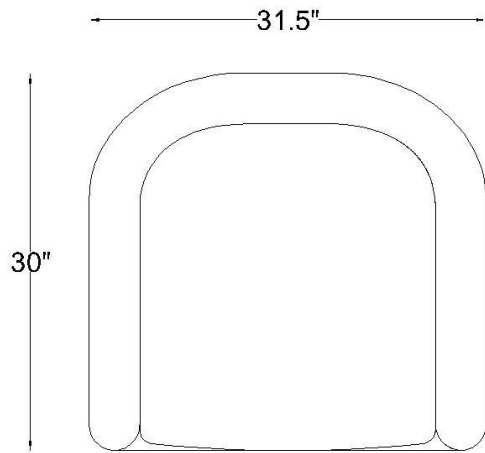

SAGE LIVING HOME & DÉCOR PRIVATE LTD

WALFORD SWIVEL CHAIR

PRODUCT SPECIFICATION