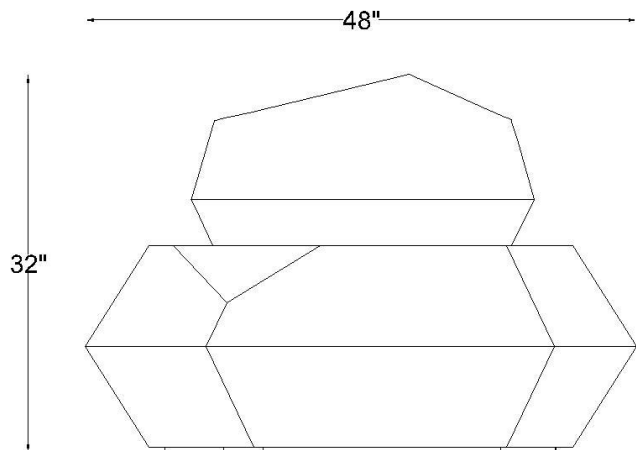

SAGE LIVING HOME & DÉCOR PRIVATE LTD

ROCK ACCENT CHAIR

PRODUCT SPECIFICATION