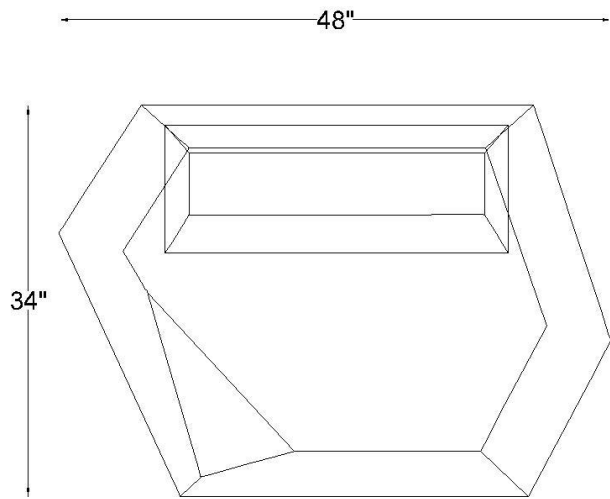

SAGE LIVING HOME & DÉCOR PRIVATE LTD

ROCK ACCENT CHAIR

PRODUCT SPECIFICATION