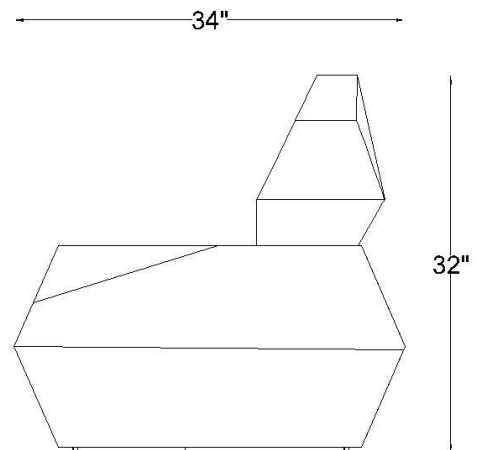

SAGE LIVING HOME & DÉCOR PRIVATE LTD

ROCK ACCENT CHAIR

PRODUCT SPECIFICATION