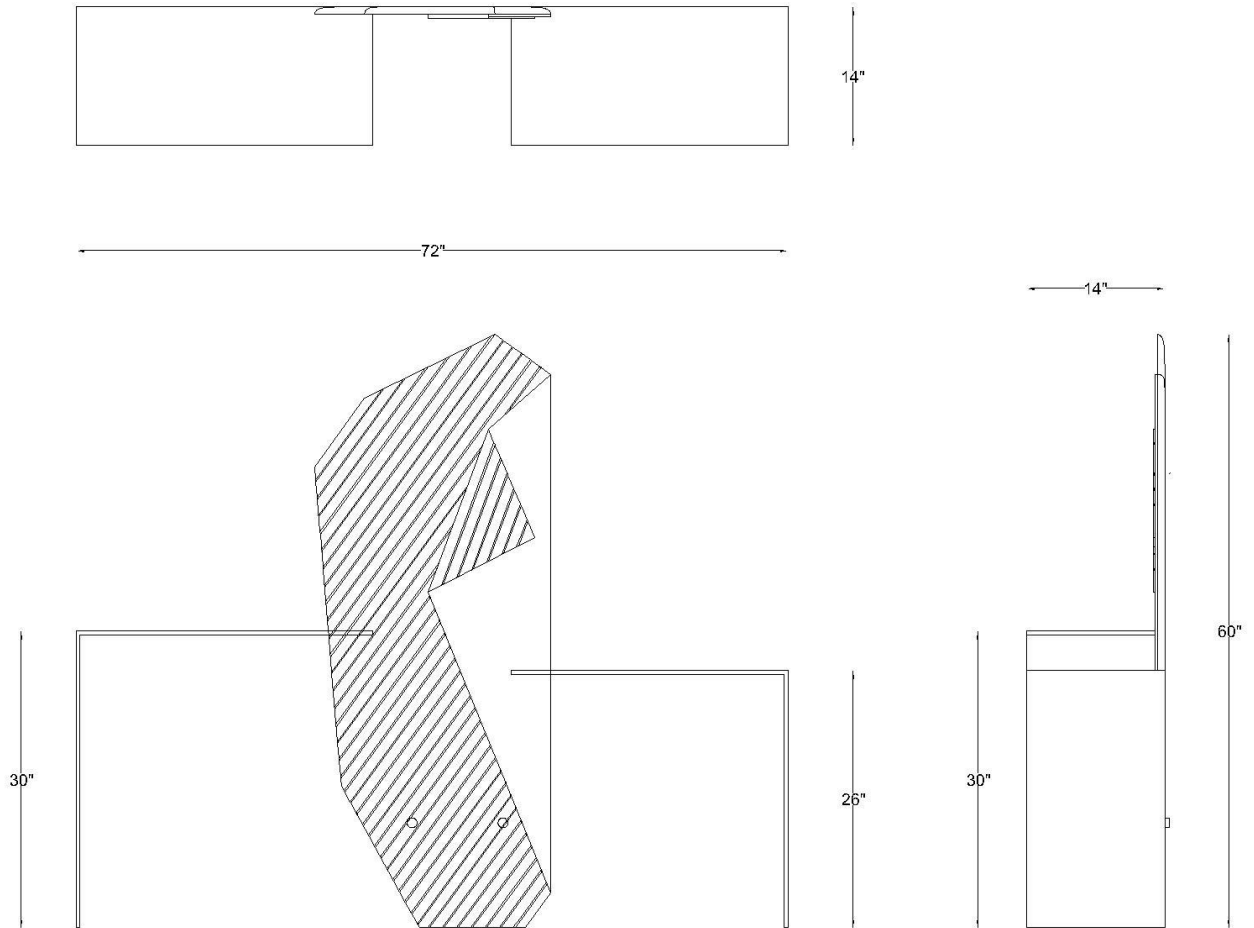

SAGE LIVING HOME & DÉCOR PRIVATE LTD

ORI CONSOLE

PRODUCT SPECIFICATION