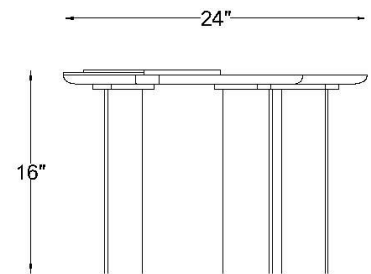

SAGE LIVING HOME & DÉCOR PRIVATE LTD

ORI COFFEE TABLE

PRODUCT SPECIFICATION