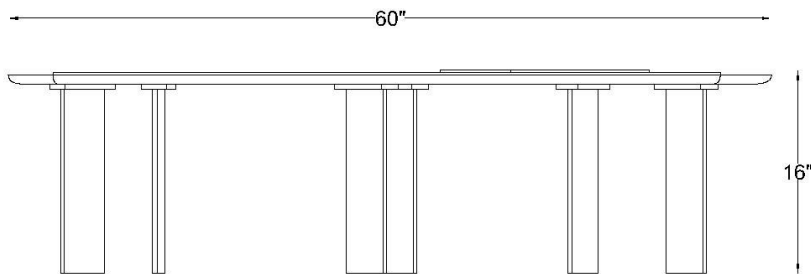

SAGE LIVING HOME & DÉCOR PRIVATE LTD

ORI COFFEE TABLE

PRODUCT SPECIFICATION