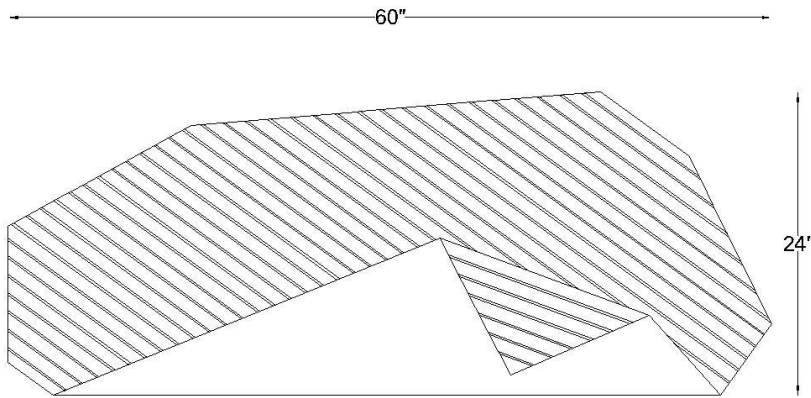

SAGE LIVING HOME & DÉCOR PRIVATE LTD

ORI COFFEE TABLE

PRODUCT SPECIFICATION