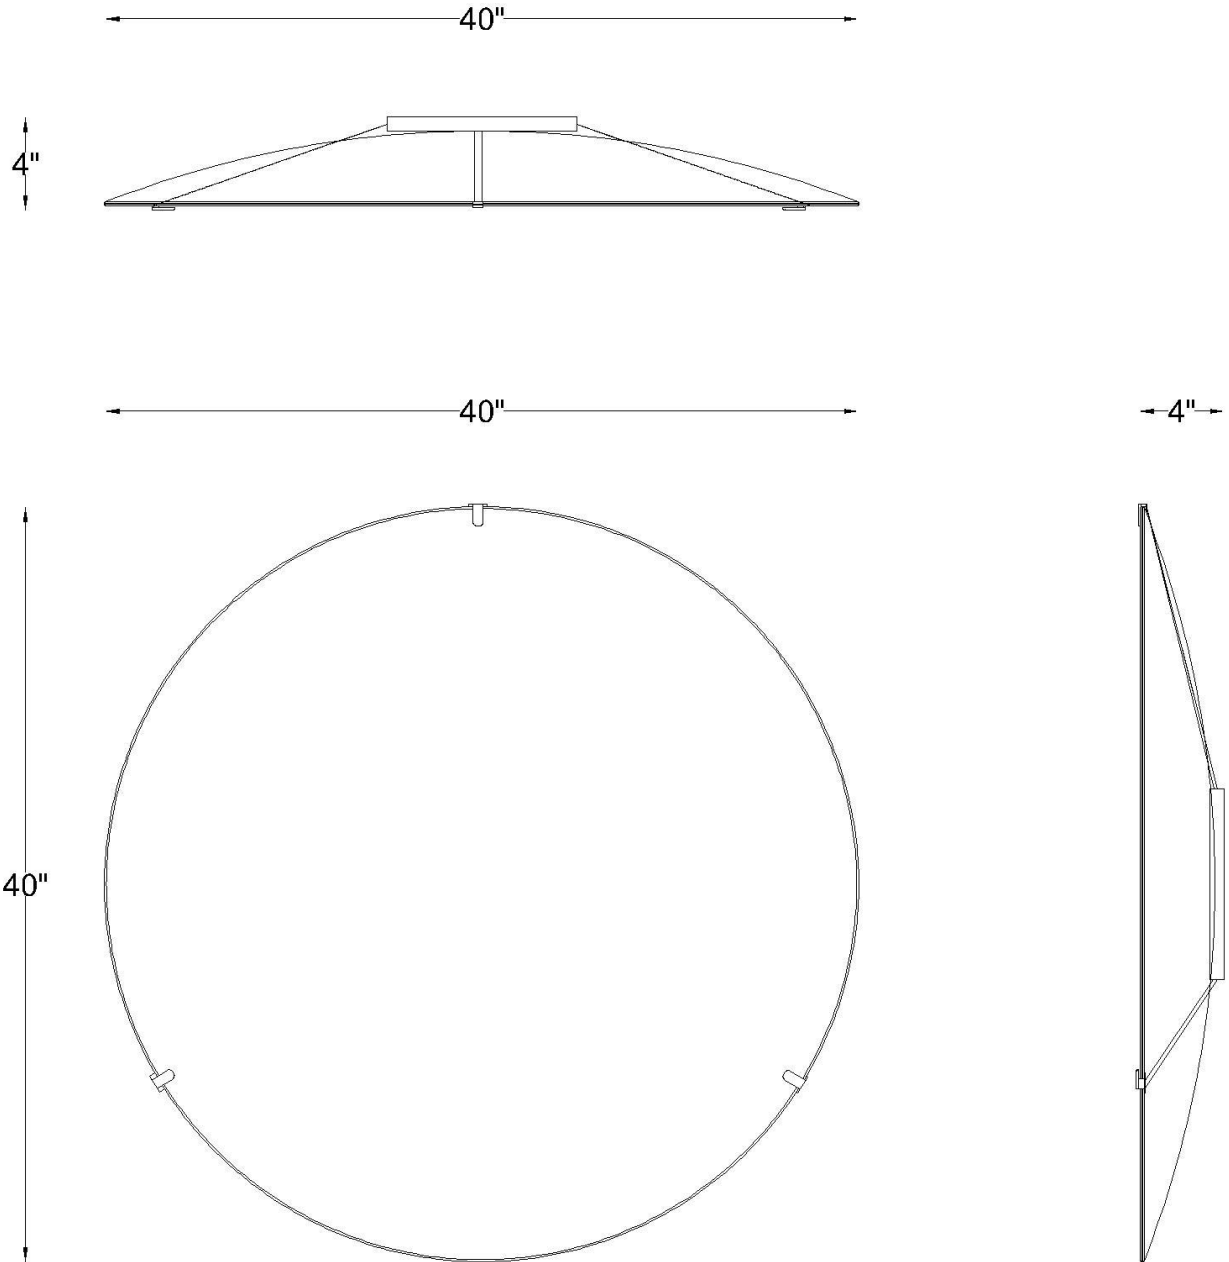

SAGE LIVING HOME & DÉCOR PRIVATE LTD

GROOVE CONCAVE MIRROR

PRODUCT SPECIFICATION