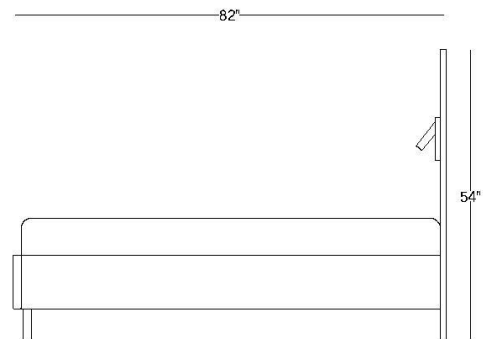

# FLOW BED

PRODUCT SPECIFICATION