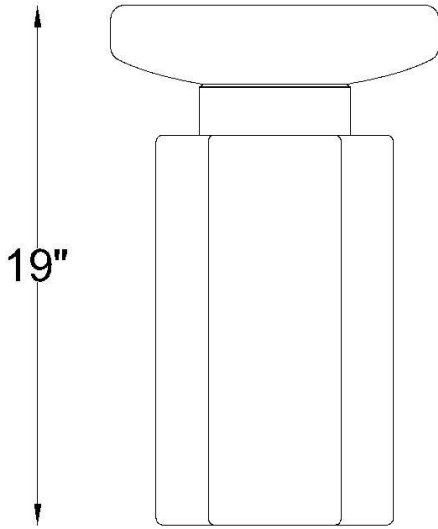

SAGE LIVING HOME & DÉCOR PRIVATE LTD

DHARMA ACCENT TABLE

12"

12"

12"

19"

PRODUCT SPECIFICATION