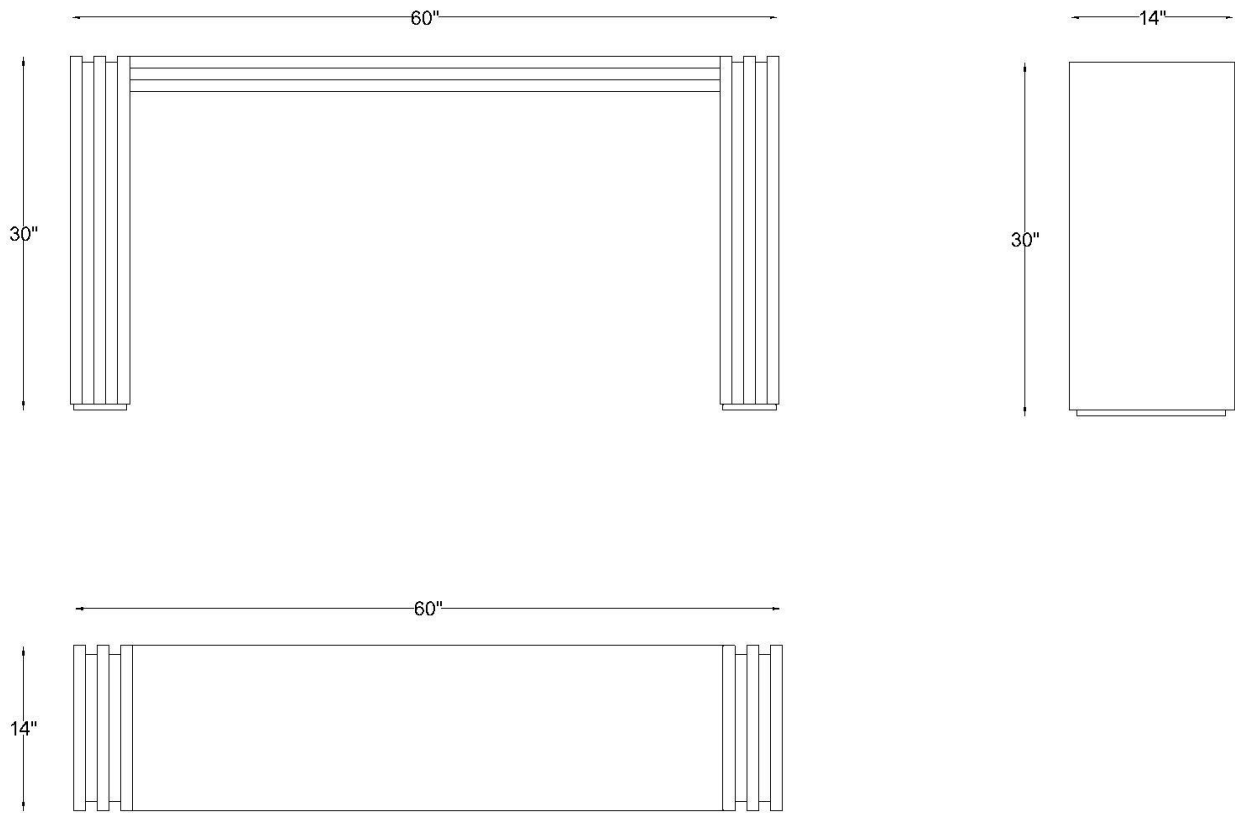

SAGE LIVING HOME & DÉCOR PRIVATE LTD

BOREALIS CONSOLE

PRODUCT SPECIFICATION