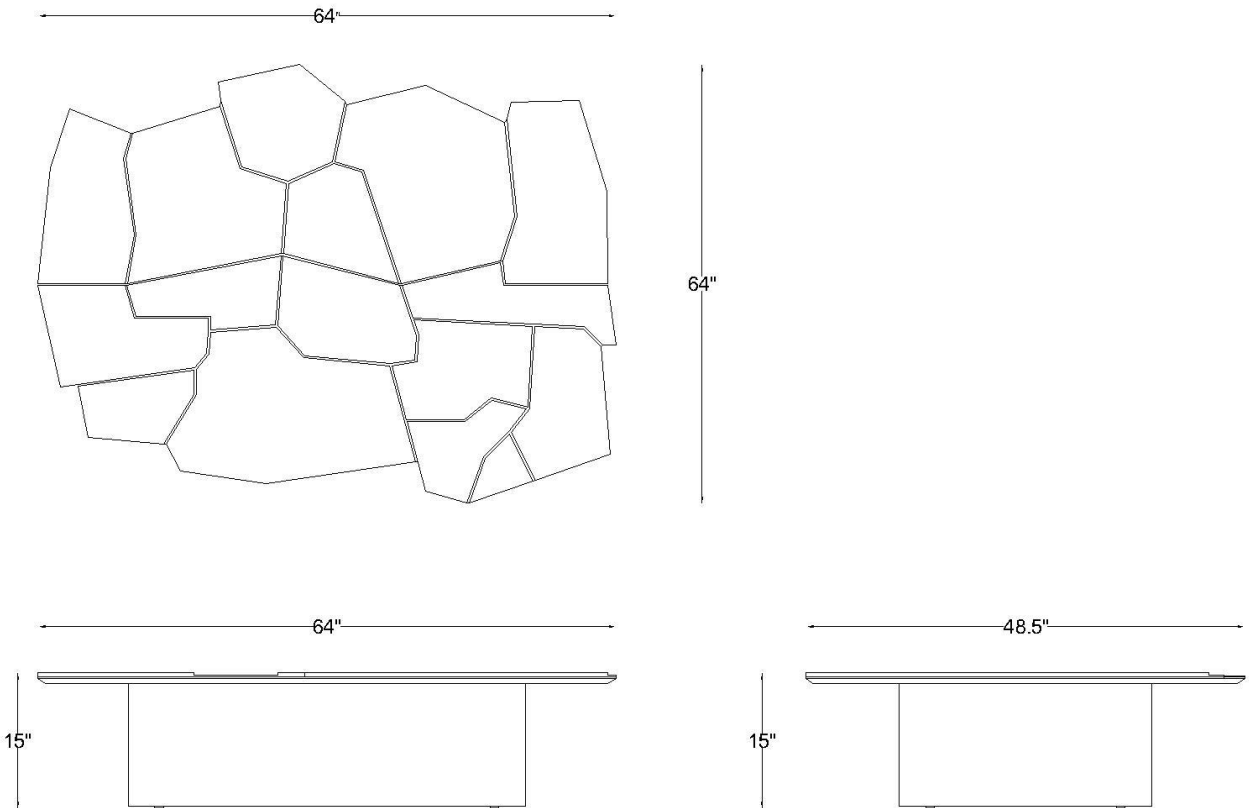

SAGE LIVING HOME & DÉCOR PRIVATE LTD

ROCK COFFEE TABLE

PRODUCT SPECIFICATION