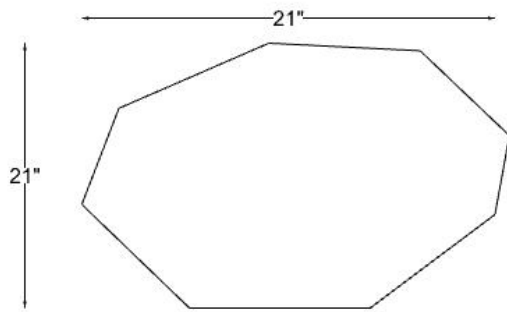

SAGE LIVING HOME & DÉCOR PRIVATE LTD

ROCK ACCENT TABLE

PRODUCT SPECIFICATION