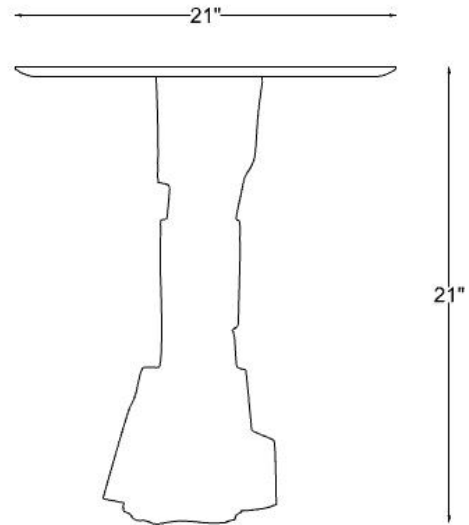

SAGE LIVING HOME & DÉCOR PRIVATE LTD

ROCK ACCENT TABLE

PRODUCT SPECIFICATION