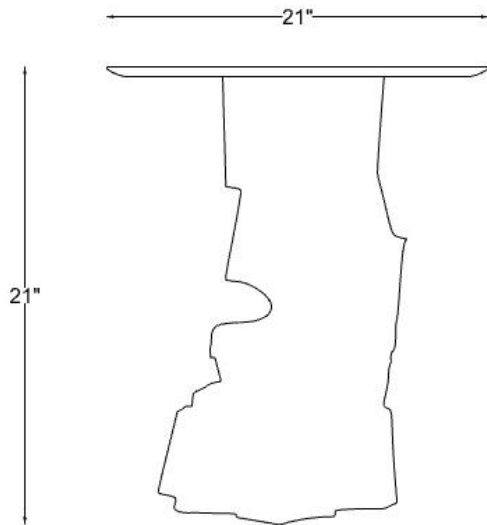

SAGE LIVING HOME & DÉCOR PRIVATE LTD

ROCK ACCENT TABLE

PRODUCT SPECIFICATION