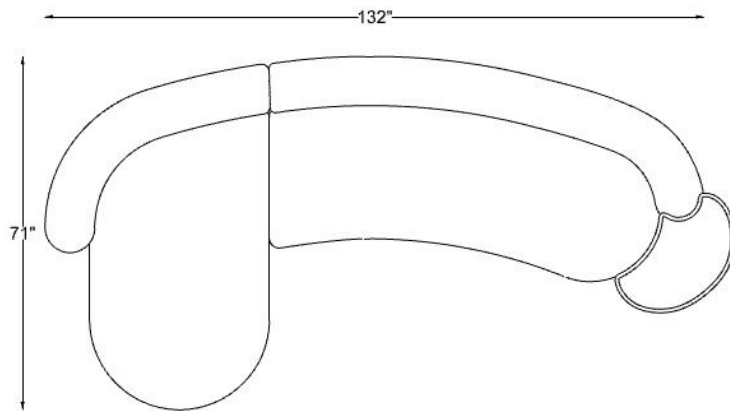

SAGE LIVING HOME & DÉCOR PRIVATE LTD

CASCADE L-SHAPED SOFA

PRODUCT SPECIFICATION