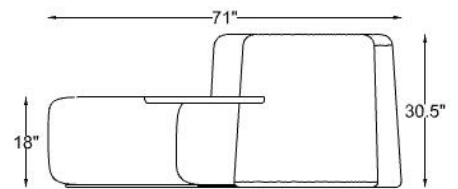

SAGE LIVING HOME & DÉCOR PRIVATE LTD

CASCADE L-SHAPED SOFA

PRODUCT SPECIFICATION