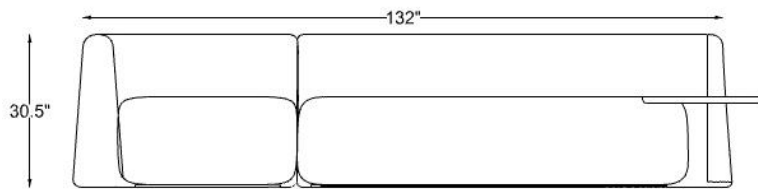

SAGE LIVING HOME & DÉCOR PRIVATE LTD

CASCADE L-SHAPED SOFA

PRODUCT SPECIFICATION