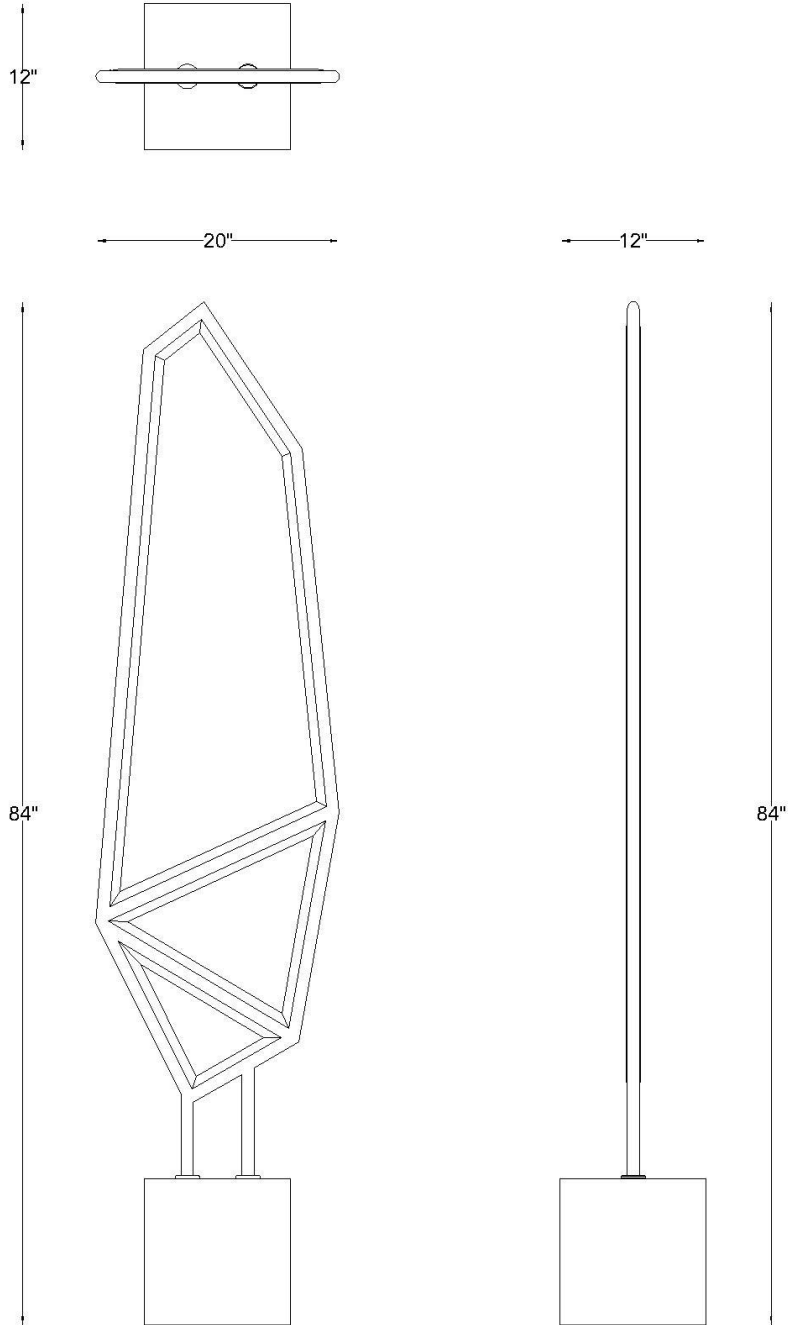

SAGE LIVING HOME & DÉCOR PRIVATE LTD

ORI DUAL FLOOR MIRROR

PRODUCT SPECIFICATION