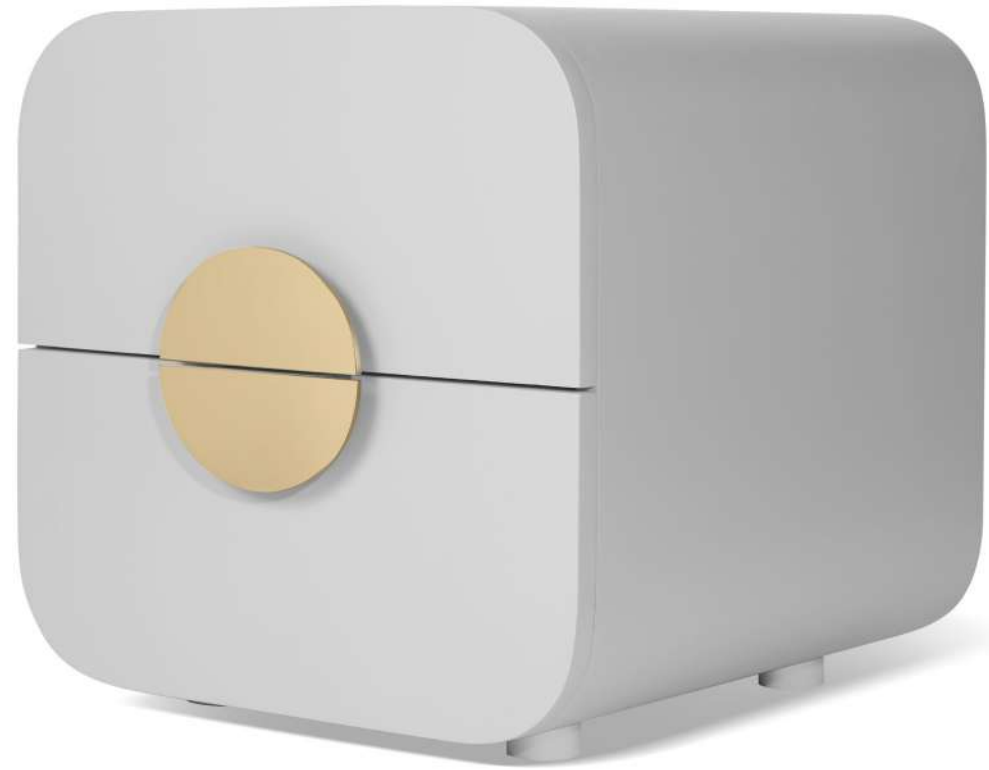

MRP: Rs 1,75,800/-

MOON STUDY TABLE

DIMENSIONS:
W 60" D 24" H 30"

MATERIALS:
HDF/Stainless steel

FINISH:
PU/Brass

MRP: Rs 1,10,000/-

MOON BEDSIDE TABLE

DIMENSIONS:
W 20" D 21" H 22"

MATERIALS:
HDF/Stainless steel

FINISH:
PU/Brass

MRP: Rs 75,800/-

SWAY ROUND POUF

DIMENSIONS:

Dia 19" H 18"

MATERIALS

Stainless steel