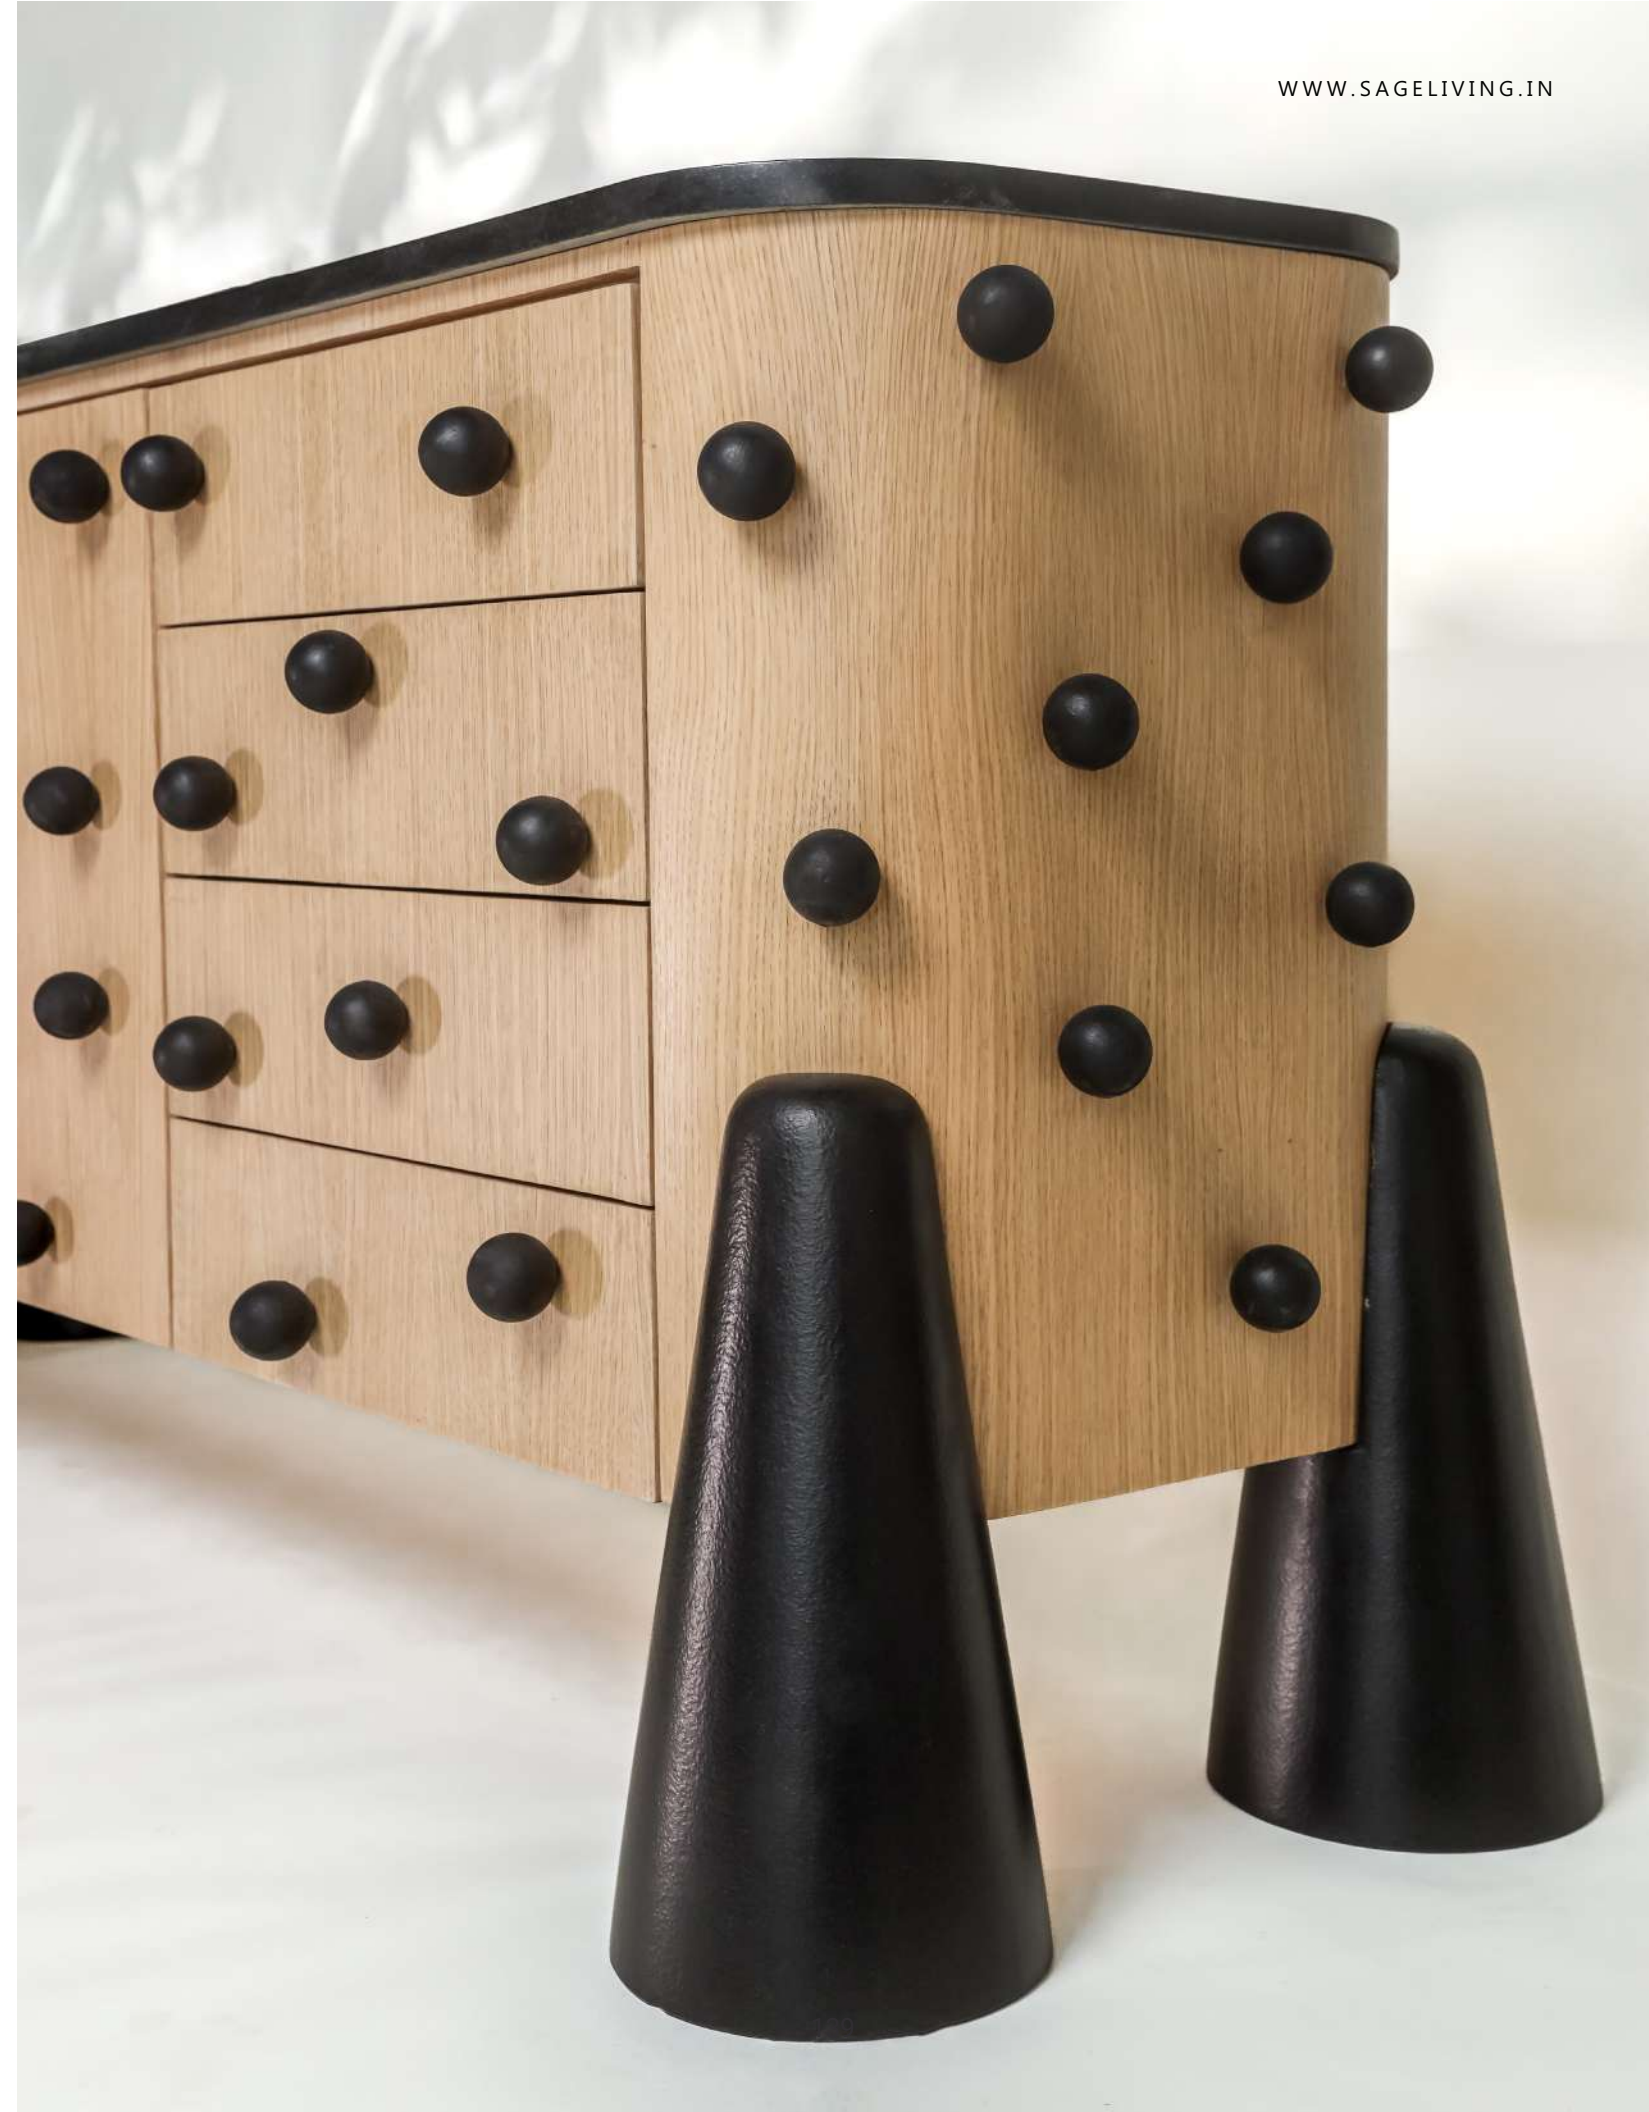

CINNAMON SIDEBOARD

DIMENSIONS:
W 72" D 17" H 30"

MATERIALS:
Wood/Brass

FINISH:
Black oak/Brass

MRP: Rs 2,80,000/-

OTSU SIDEBOARD

DIMENSIONS:
W 76" D 25" H 32"

MATERIALS:
Granite, Wood

FINISH:
Natural Oak

MRP: Rs 3,28,850/-

SESAME CONSOLE

DIMENSIONS:

W 72" D 20" H 30"

MATERIALS

Travertine/Noir Francia

FINISH: