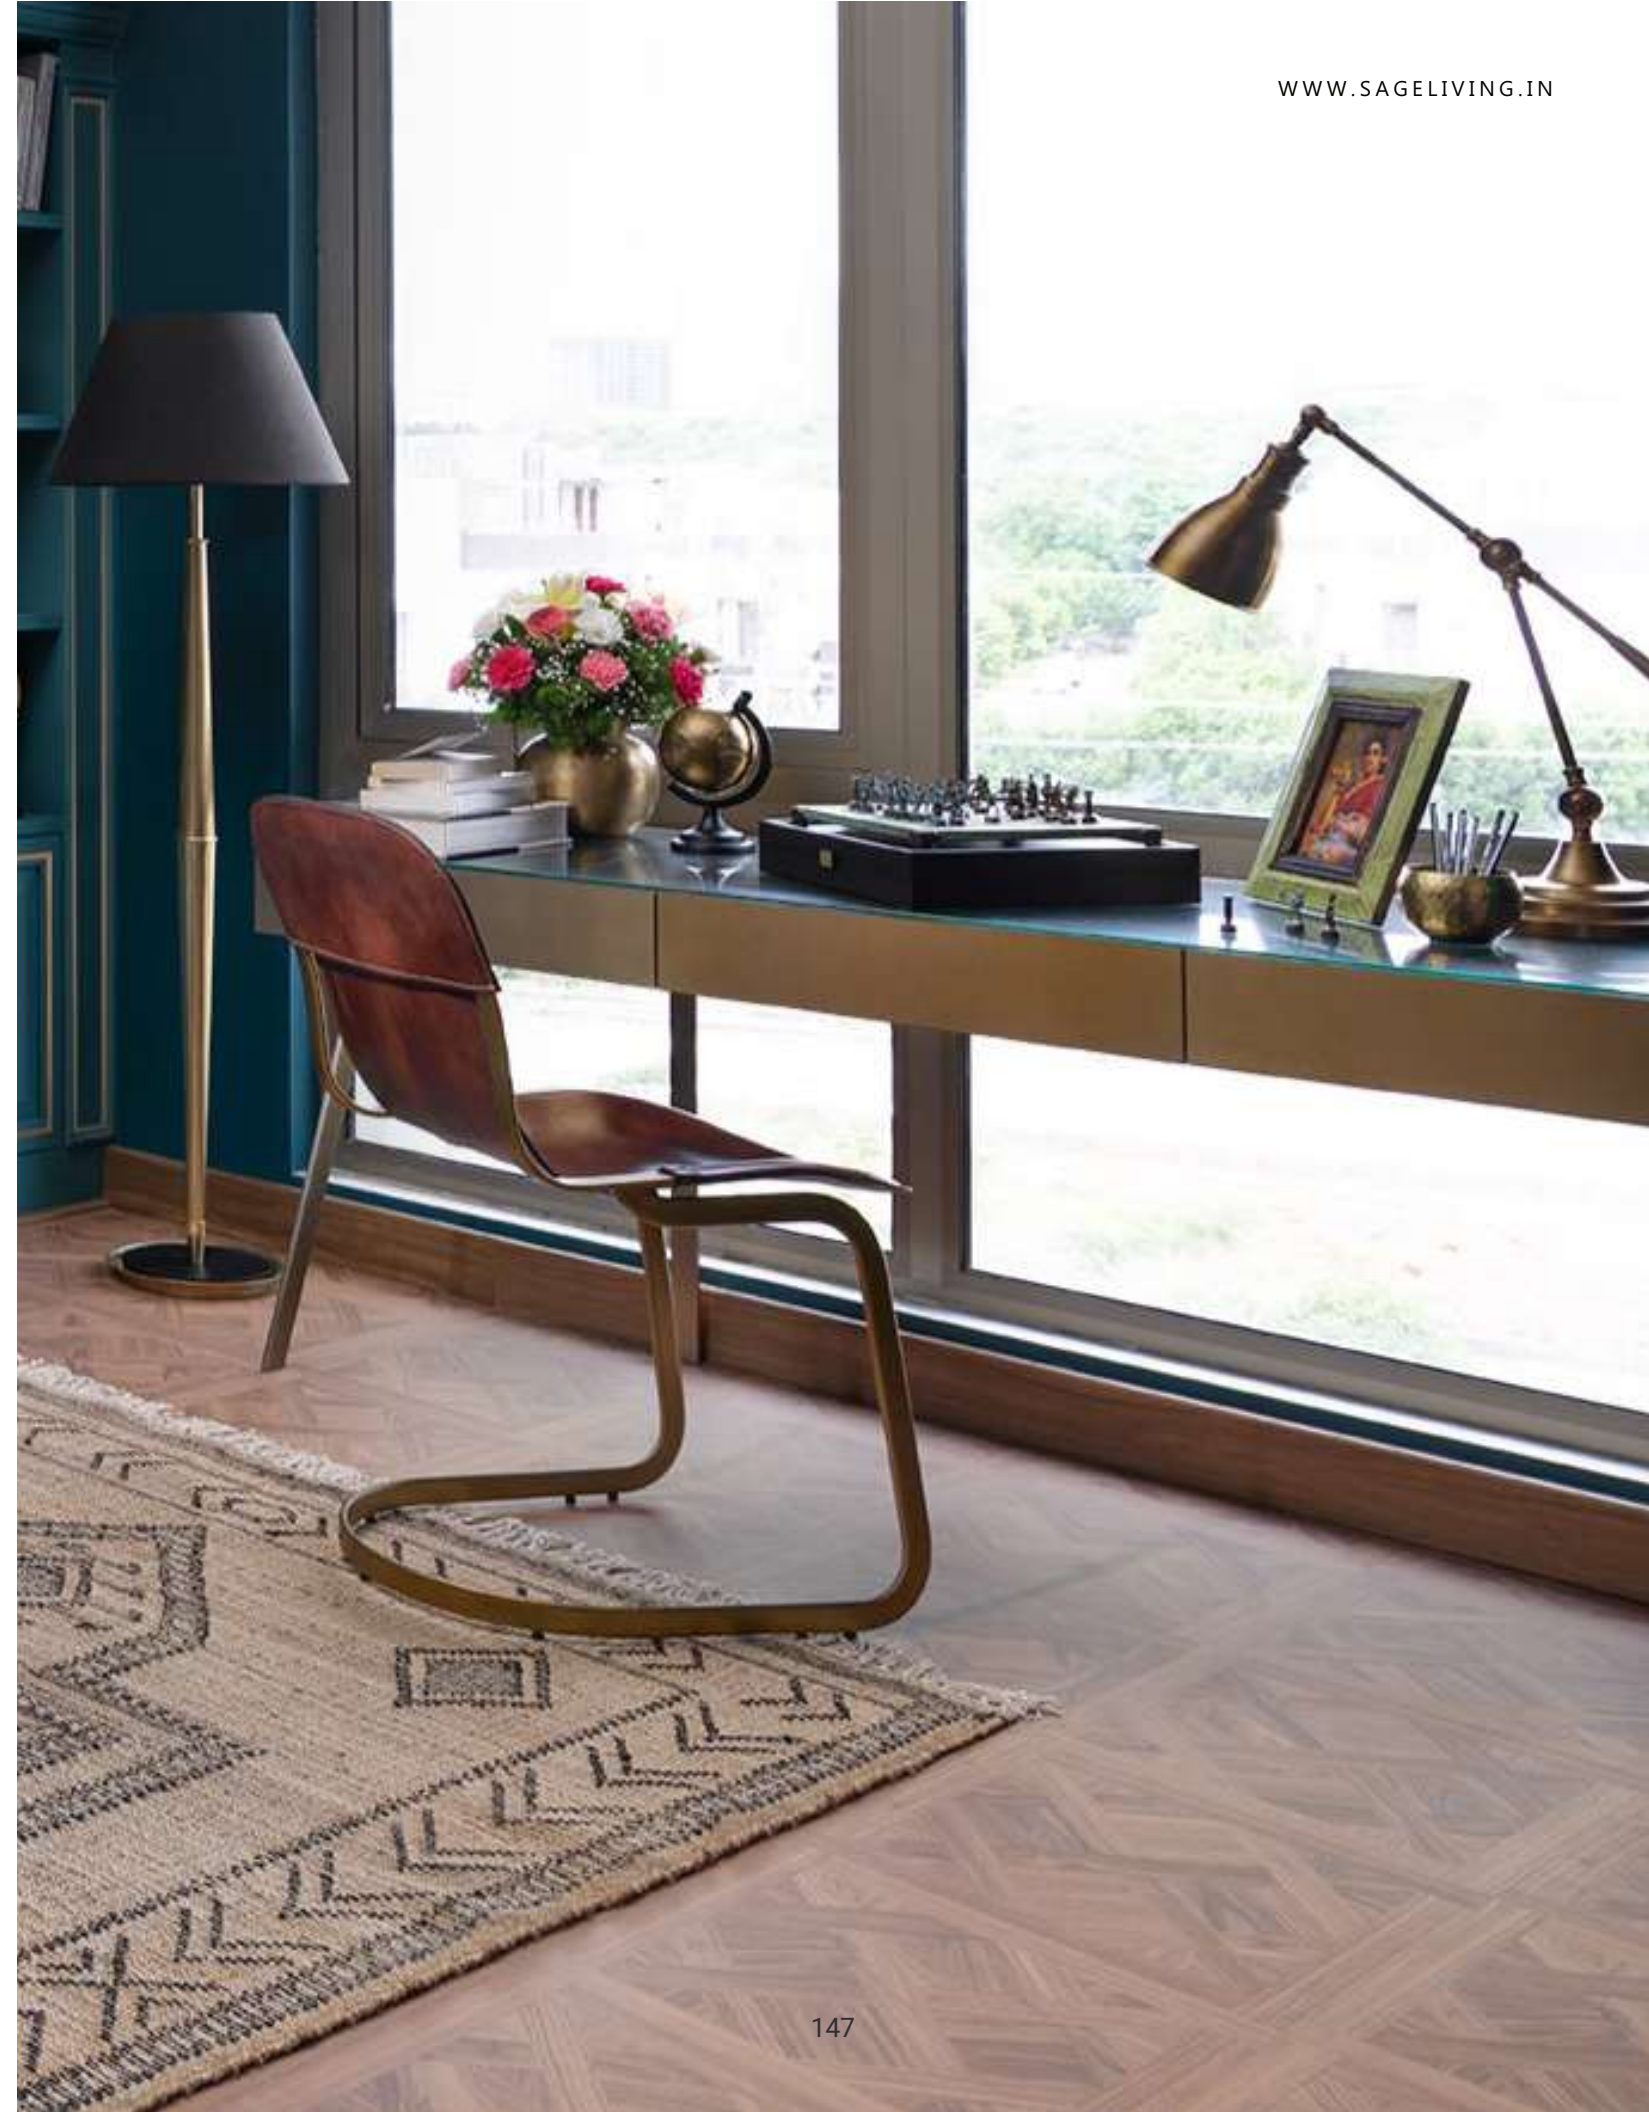

DIMENSIONS:
W 60" D 24" H 30"

MATERIALS:
Oak Wood/Travertine

FINISH:
Oak Natural/PU

MRP: Rs 2,85,450/-

AURA STUDY TABLE

DIMENSIONS:
W 72" D 23" H 30"

MATERIALS:
Wood/Stainless steel/Glass Top

FINISH:
Brass

MRP: Rs 1,75,800/-

MOON STUDY TABLE

DIMENSIONS:
W 60" D 24" H 30"

MATERIALS:
HDF/Stainless steel

FINISH:
PU/Brass

MRP: Rs 1,10,000/-

MOON BEDSIDE TABLE

DIMENSIONS:
W 20" D 21" H 22"