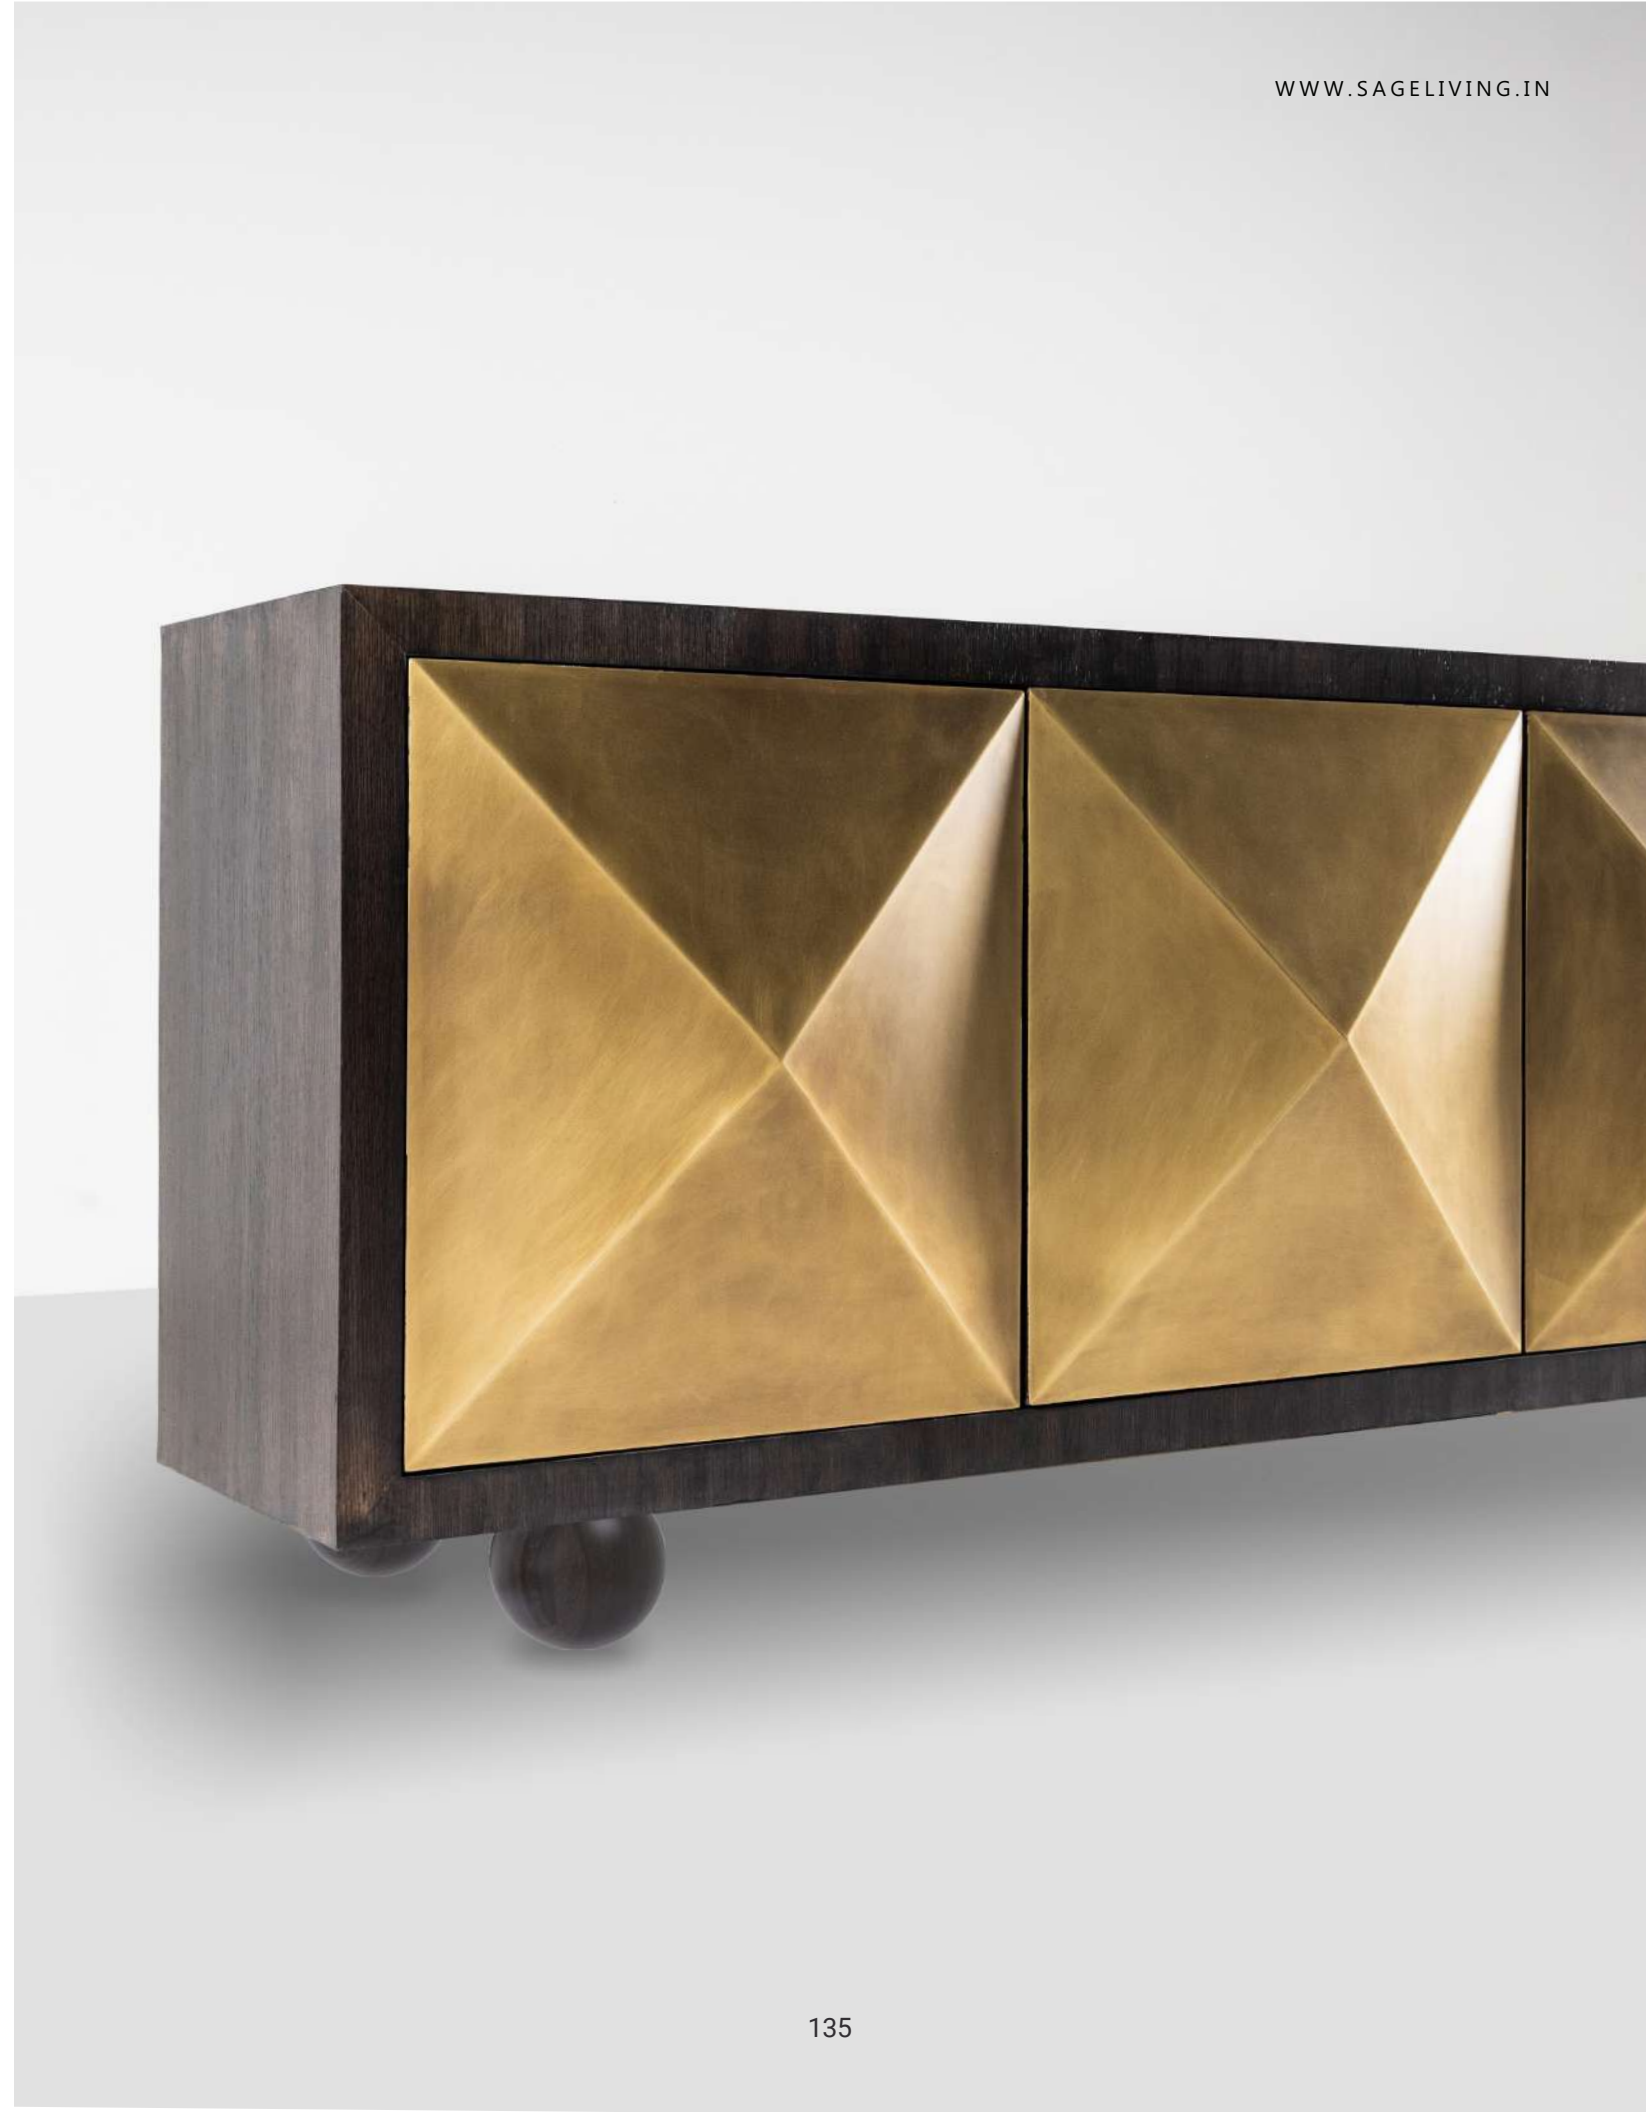

FINISH:

Brass Patina

MRP: Rs 3,79,650/-

JUDE CREDENZA

DIMENSIONS:
W 84" D 16" H 30"

MATERIALS:
Wood/Brass

FINISH:
Oak Peckan/Brass Patina

MRP: Rs 4,28,000/-

CINNAMON SIDEBOARD

DIMENSIONS:
W 72" D 17" H 30"

MATERIALS:
Wood/Brass

FINISH:
Black oak/Brass

MRP: Rs 2,80,000/-

OTSU SIDEBOARD

DIMENSIONS:
W 76" D 25" H 32"

MATERIALS:
Granite, Wood

FINISH:
Natural Oak

MRP: Rs 3,28,850/-

SESAME CONSOLE

DIMENSIONS:

W 72" D 20" H 30"

MATERIALS

Travertine/Noir Francia

FINISH: