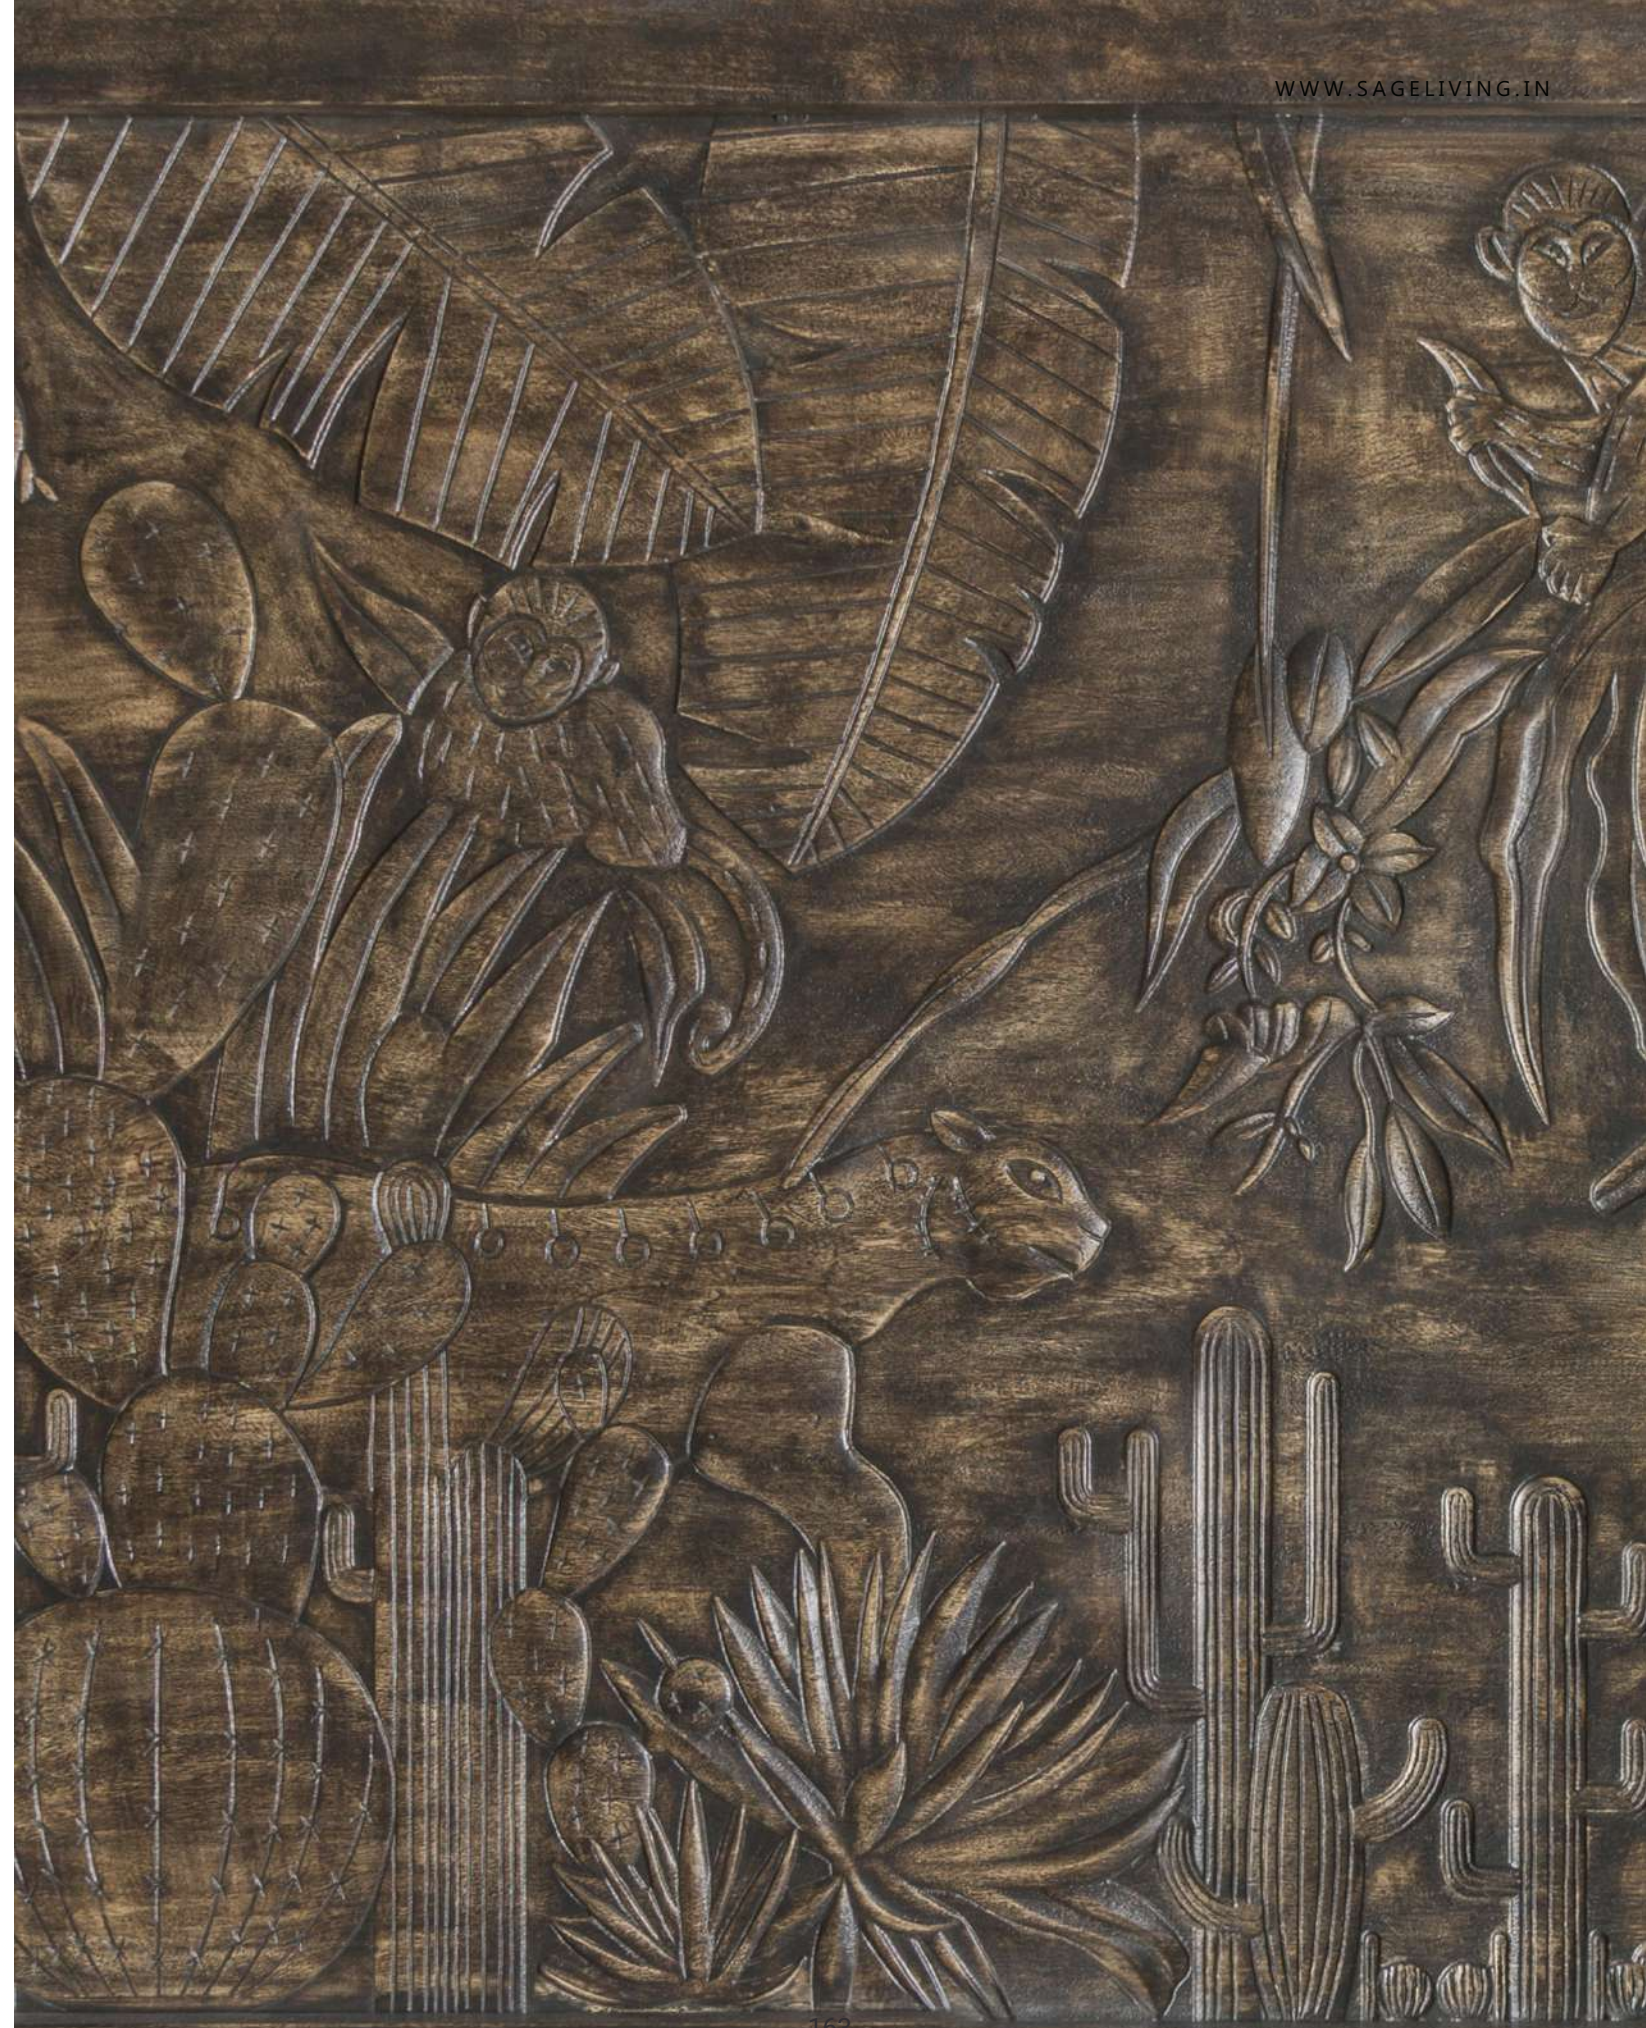

JEAN DUNAND BED HEADBOARD

DIMENSIONS:
W 71" D 83" H 62"

MATERIALS:
Wood

MRP: Rs 2,71,400/-