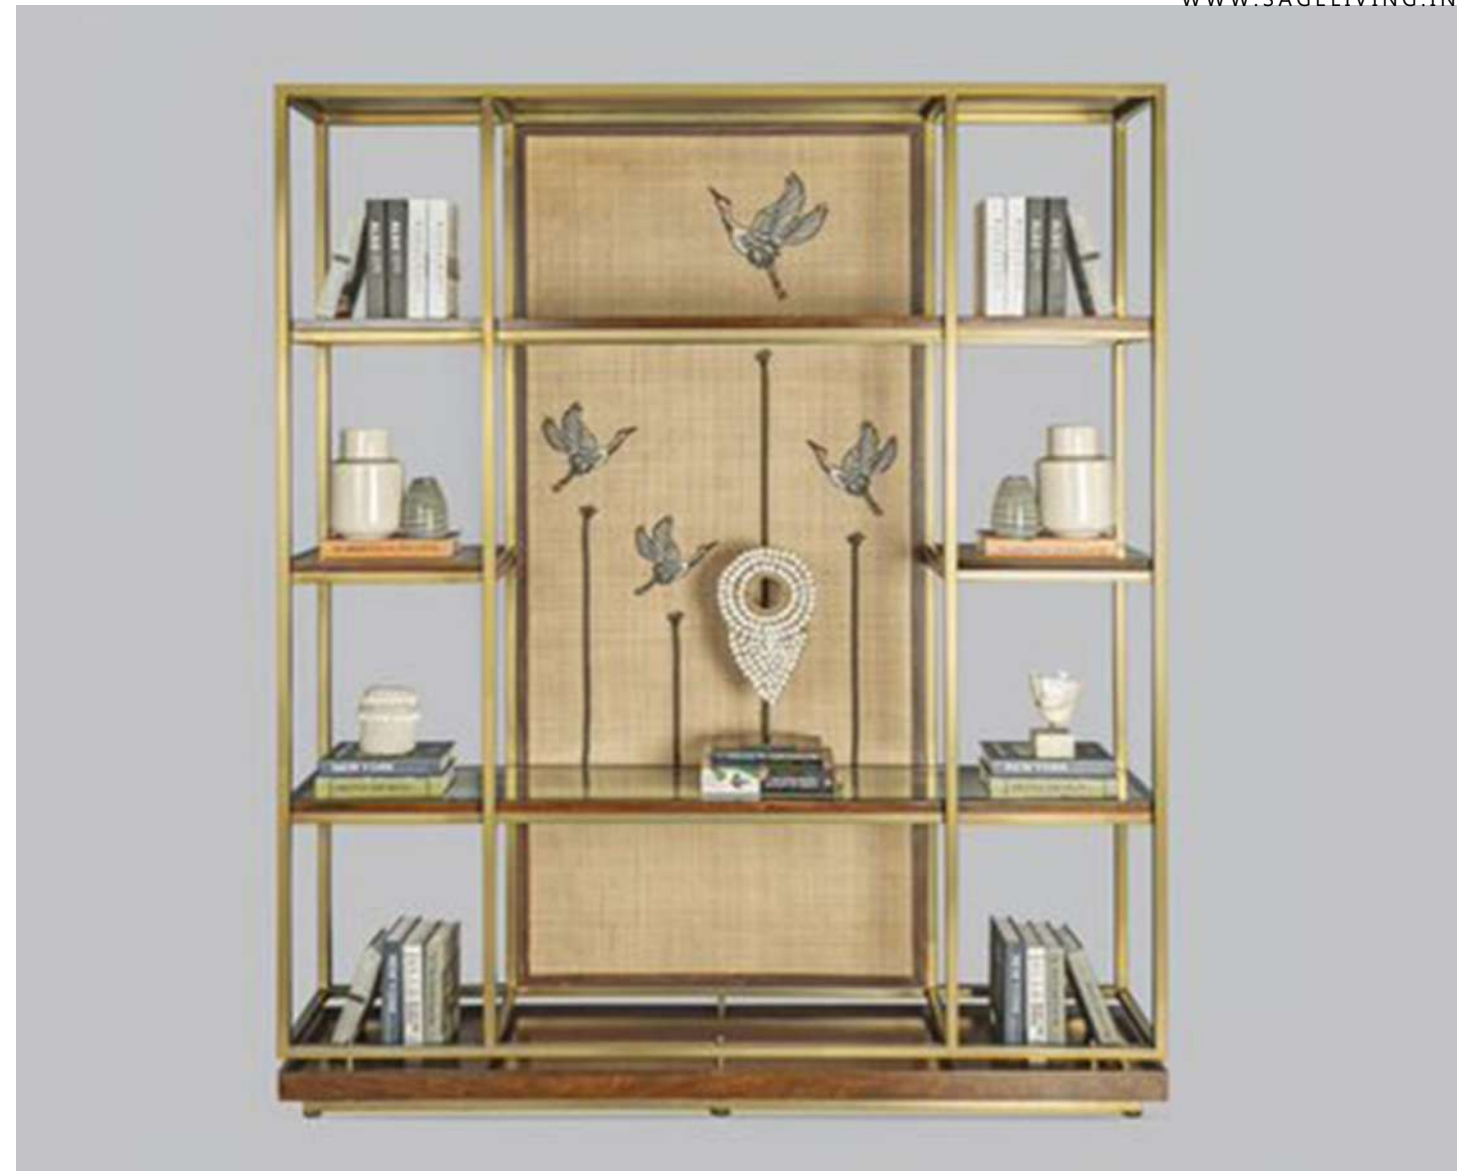

FINISH:
PU/ Gold Foiling

Price on request

JANUS CROCKERY UNIT

DIMENSIONS:
W 48" D 14" H 35"

MATERIALS:
Teak Wood/ Mirror/ Carrara Marble

FINISH:
PU/ Gold Foiling

Price on request

JAISALMER BAR UNIT

DIMENSIONS:
W 49" D 28" H 91"

MATERIALS:
Wood/Metal/Marble

FINISH:
Caramel Distress

MRP: Rs 3,82,500/-

FREEDOM BOOKSHELF

DIMENSIONS:
W 71" D 83" H 62"

MATERIALS:
Stainless steel/Cane/Wood

FINISH:
Brass

MRP: Rs 3,00,900/-

JULIETT CONSOLE

DIMENSIONS:
W 96" D 20" H 36"

MATERIALS:
Oak Wood, Brass, Rose Quartz, Green Aventurine, Onyx

FINISH
Brass Patina, Oil rubbed brown

Price on request

GULZAR MEDIA UNIT

DIMENSIONS:
W 108" D 20" H 30"