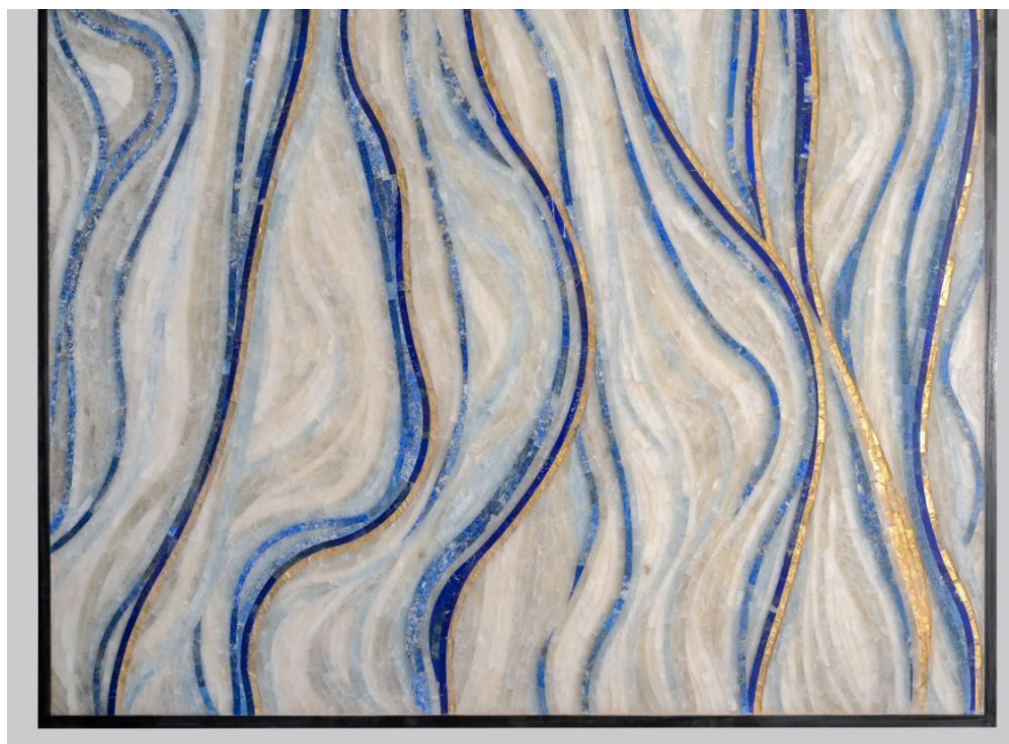

LUNO TABLE LAMP

DIMENSIONS:
W 12" D 12" H 21.5"

MATERIALS:
Beaten Brass

FINISH:
Shiny Brass

MRP: Rs 29,750/-