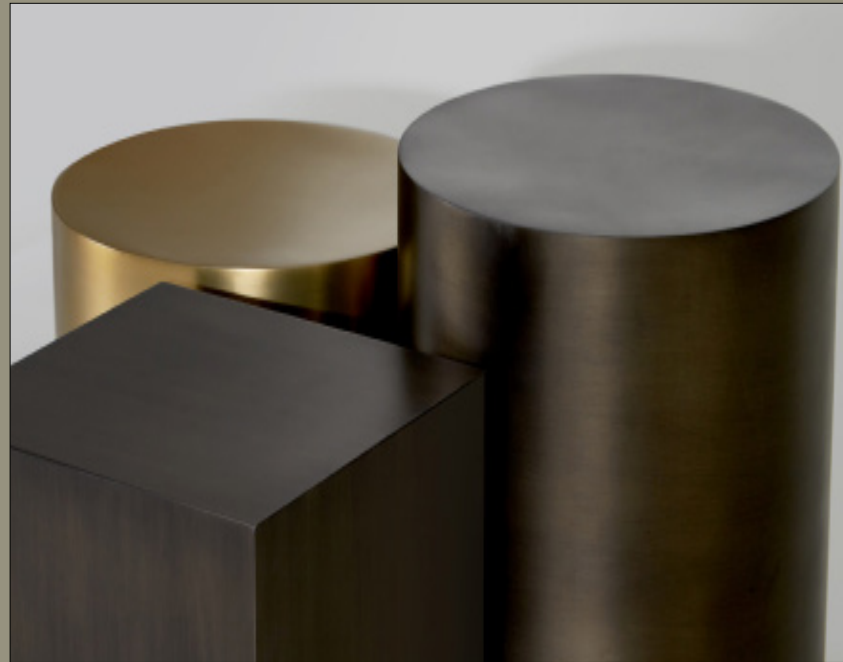

Product

Furniture

OMAKA COFFEE TABLE

Radiating a glowing warmth, our Omake table features sheets of brass metal hand cladded into a suave sunburst pattern applied on wood. This intricate design is carefully crafted by hand by our artisans with utmost attention to detail, making it a statement piece.