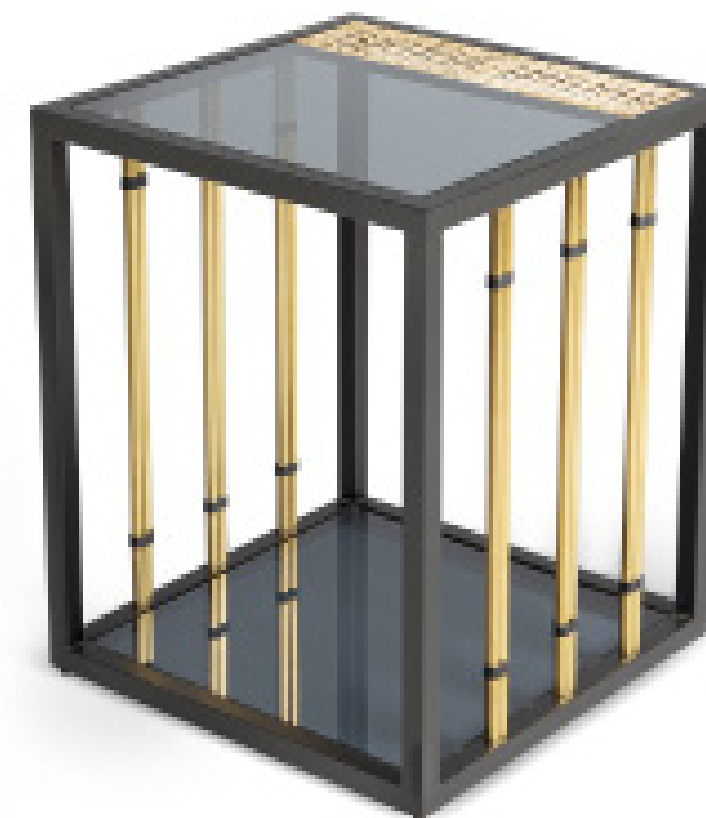

MRP: Rs 29,800/-

BERMUDA COFFEE TABLE

DIMENSIONS:
W 33" D 32" H 18"

MATERIALS:
SS/ Marble / Glass

FINISH:
Brushed Brass

MRP: Rs 84,965/-

BERMUDA SIDE TABLE

DIMENSIONS:
W 17" D 16" H 22"

BASE MATERIALS:
SS/ Marble / Glass

FINISH:
PVD Matte Brass

MRP: Rs 38,465/-

MALACCA COFFEE TABLE

DIMENSIONS:
W 43" D 23" H 16"

MATERIALS:
Steel/ Cane / Leather straps/ Smoked glass

FINISH:
Matte Black

MRP: Rs 60,180/-

MALACCA SIDE TABLE

DIMENSIONS:
W 18" D 18" H 20"

MATERIALS:
Steel/ Cane / Leather straps/ Smoked glass

FINISH:
Matte Black

MRP: Rs 28,320/-

ANGULAR CONSOLE

DIMENSIONS:
L 72" W 16" H 32"

BASE MATERIALS:
SS/ Glass/ Mirror