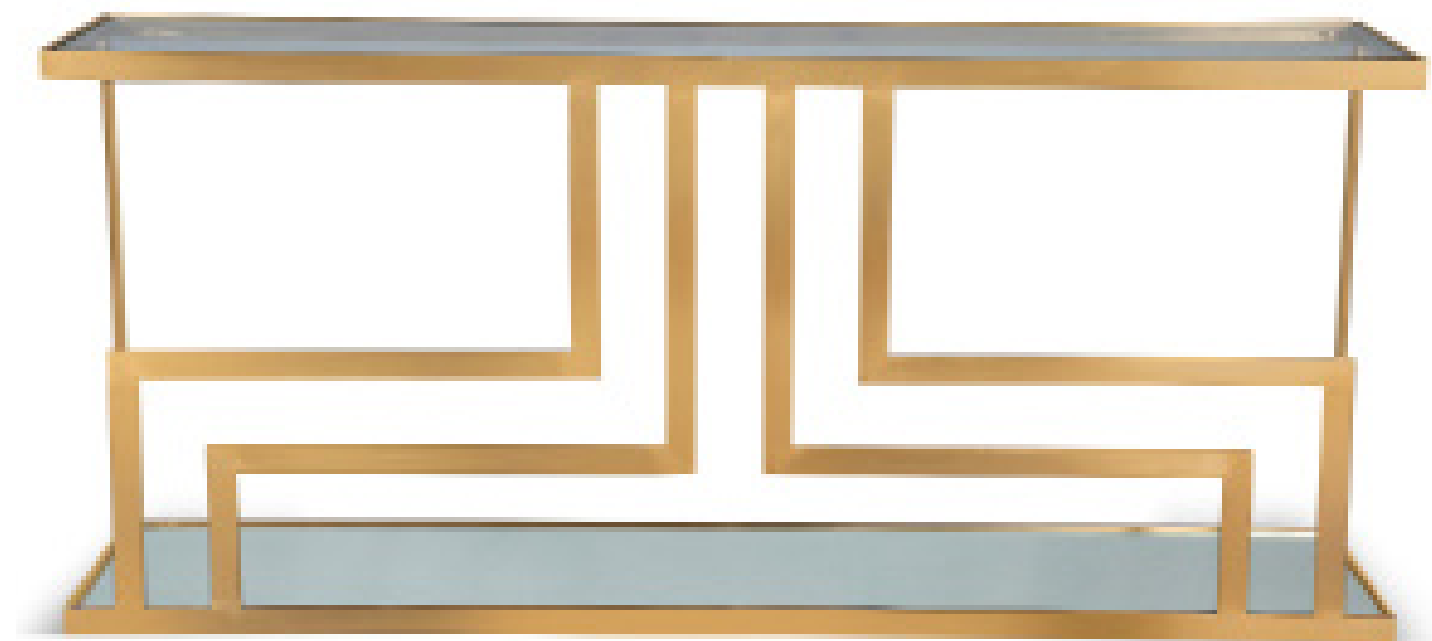

MRP: Rs 29,800/-

BERMUDA COFFEE TABLE

DIMENSIONS:
W 33" D 32" H 18"

MATERIALS:
SS/ Marble / Glass

FINISH:
Brushed Brass

MRP: Rs 84,965/-

BERMUDA SIDE TABLE

DIMENSIONS:
W 17" D 16" H 22"

BASE MATERIALS:
SS/ Marble / Glass

FINISH:
PVD Matte Brass

MRP: Rs 38,465/-

MALACCA COFFEE TABLE

DIMENSIONS:
W 43" D 23" H 16"

MATERIALS:
Steel/ Cane / Leather straps/ Smoked glass

FINISH:
Matte Black

MRP: Rs 60,180/-

MALACCA SIDE TABLE

DIMENSIONS:
W 18" D 18" H 20"

MATERIALS:
Steel/ Cane / Leather straps/ Smoked glass

FINISH:
Matte Black

MRP: Rs 28,320/-

ANGULAR CONSOLE

DIMENSIONS:
L 72" W 16" H 32"

BASE MATERIALS:
SS/ Glass/ Mirror