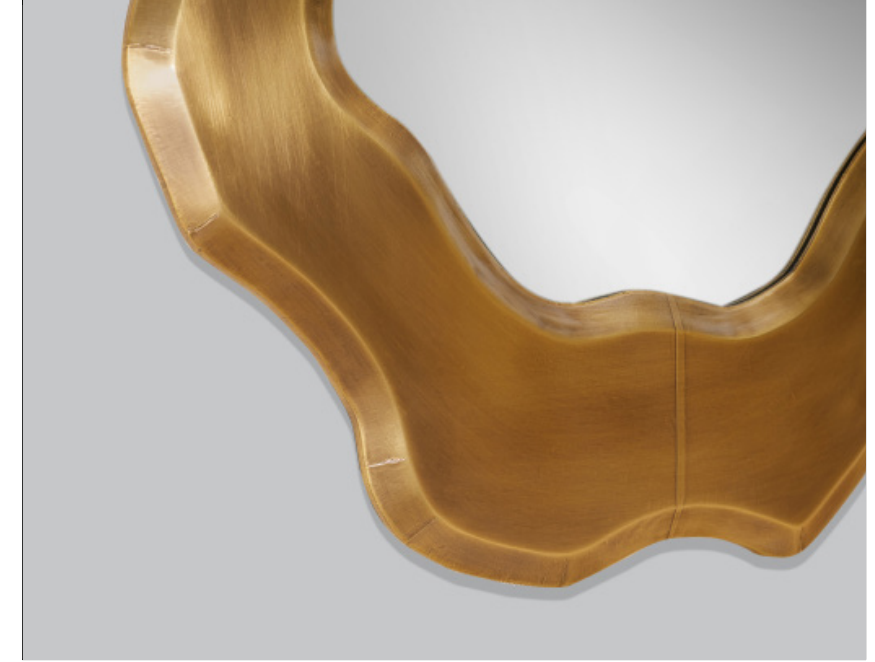

DIMENSIONS:
W 72" D 18" H 32"

MATERIALS:
Brass cladded on wood/Mango Wood

FINISH:
Oil Rubbed Bronze/Black

MRP: Rs 3,58,880/-

SAGE LIVING

Exclusive Collection

Product

Mirrors

ECHELLE MIRROR

Brass

DIMENSIONS:

Dia 42" D 1"

MATERIALS:

Brass

FINISH:

Antique Brass