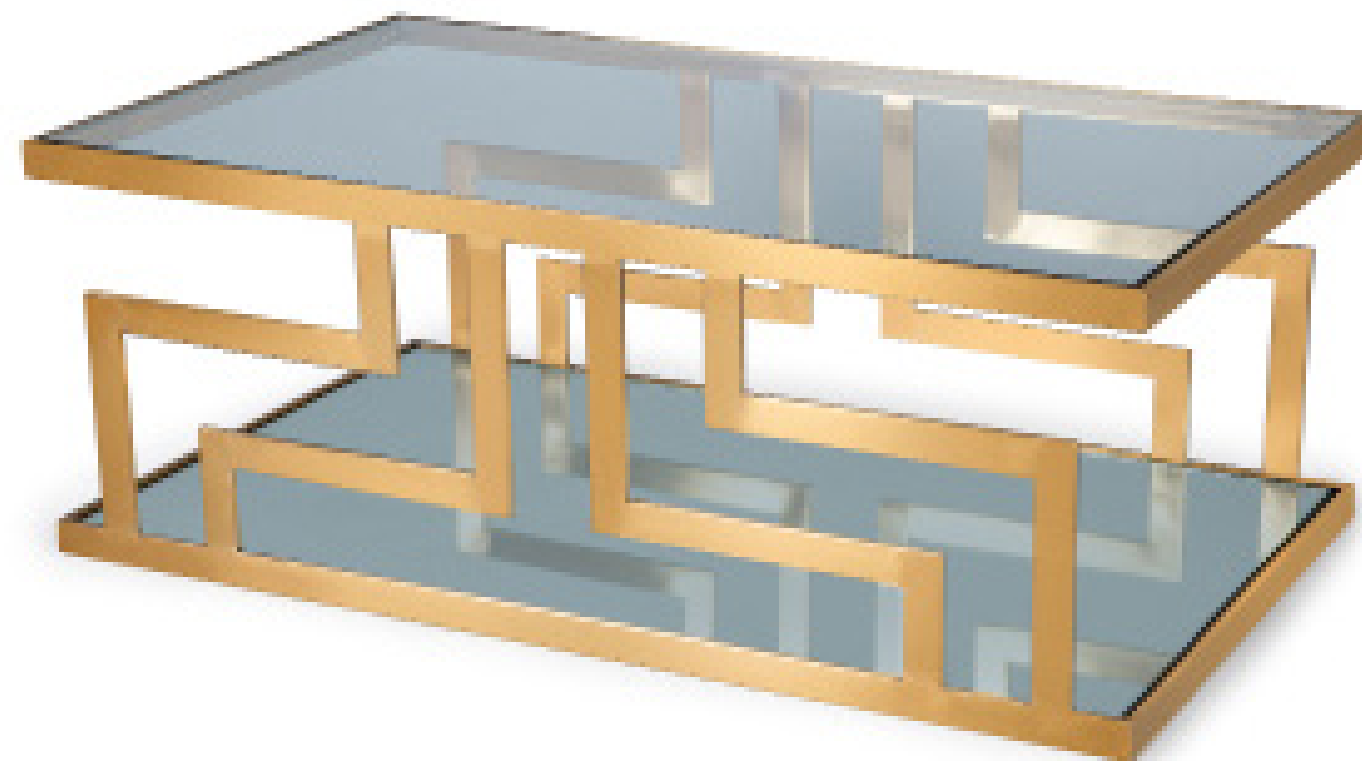

BASE MATERIALS:
SS/ Marble / Glass

FINISH:
PVD Matte Brass

MRP: Rs 38,465/-

MALACCA COFFEE TABLE

DIMENSIONS:
W 43" D 23" H 16"

MATERIALS:
Steel/ Cane / Leather straps/ Smoked glass

FINISH:
Matte Black

MRP: Rs 60,180/-

MALACCA SIDE TABLE

DIMENSIONS:
W 18" D 18" H 20"

MATERIALS:
Steel/ Cane / Leather straps/ Smoked glass

FINISH:
Matte Black

MRP: Rs 28,320/-

ANGULAR CONSOLE

DIMENSIONS:
L 72" W 16" H 32"

BASE MATERIALS:
SS/ Glass/ Mirror

FINISH:
Brass Pc

MRP: Rs 86,500/-

ANGULAR COFFEE TABLE

DIMENSIONS:
W 48" D 28" H 18"

BASE MATERIALS:
SS/ Mirror/ Glass

FINISH:
Brass Pc

MRP: Rs 83,200/-

Minimalistic yet stylish