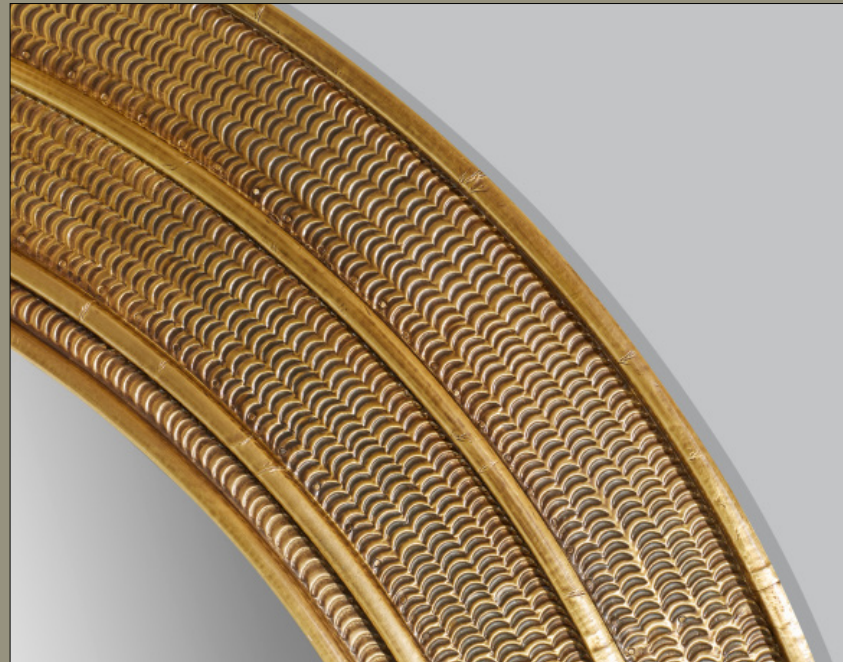

DIMENSIONS:
W 72" D 18" H 32"

MATERIALS:
Brass cladded on wood/Mango Wood

FINISH:
Oil Rubbed Bronze/Black

MRP: Rs 3,58,880/-

SAGE LIVING

Exclusive Collection

Product

Mirrors

ECHELLE MIRROR

Brass

DIMENSIONS:

Dia 42" D 1"

MATERIALS:

Brass

FINISH:

Antique Brass