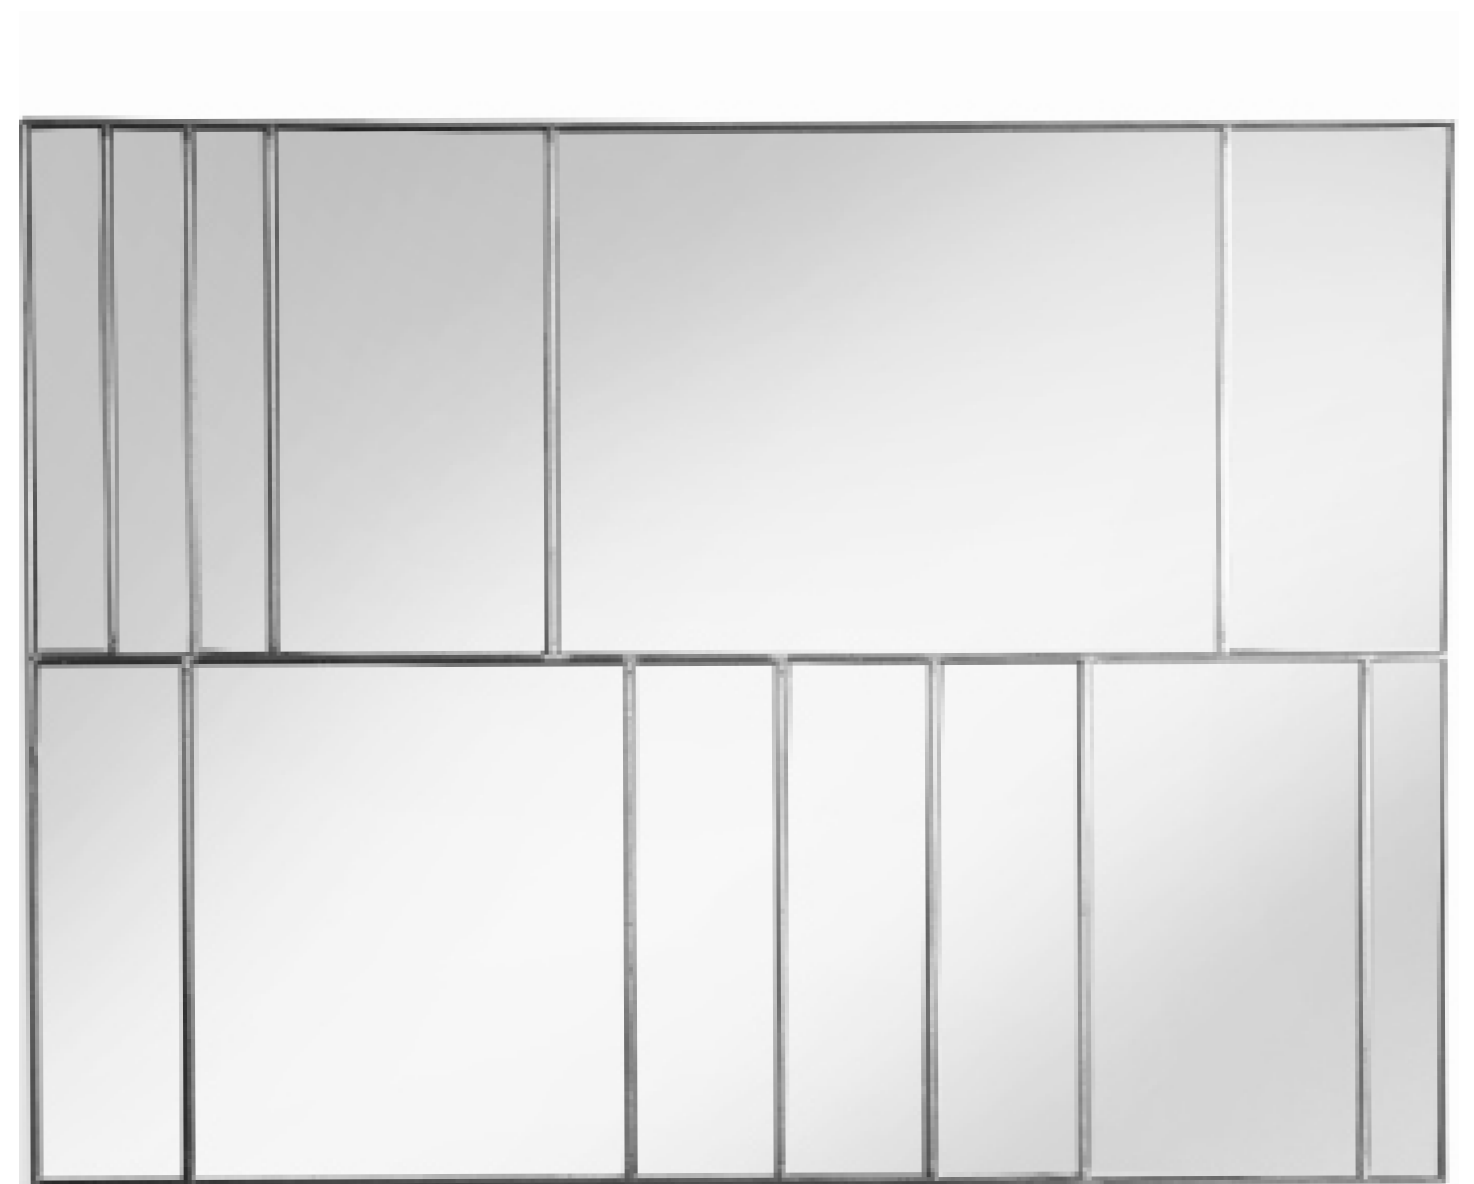

DROIT RECTANGULAR MIRROR
Silver

DIMENSIONS:
W 40" H 29" D 1"

MATERIALS:
Silver

FINISH:
Silver

MRP: Rs 59,070/-