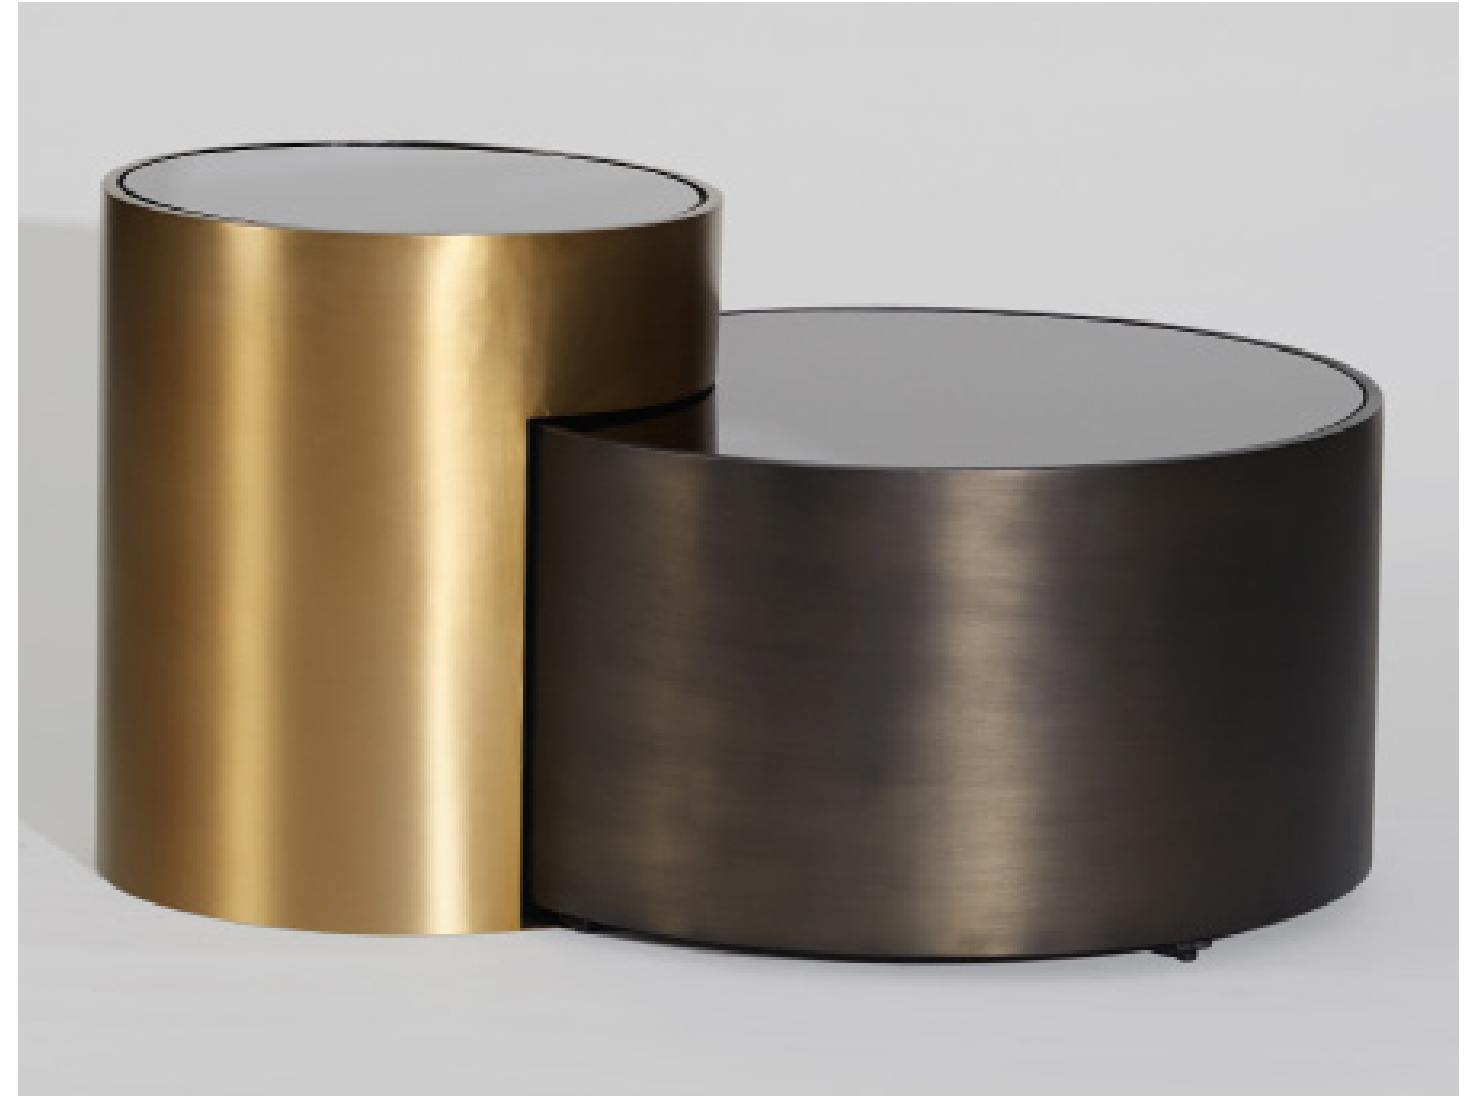

FINISH:
Gunmetal PC

MRP: Rs 78,865/-

ARC COFFEE TABLE

Brass

DIMENSIONS:
Dia 36" H 19"

BASE MATERIAL:
SS/ Glass

FINISH:
Brass PC

MRP: Rs 84,965/-