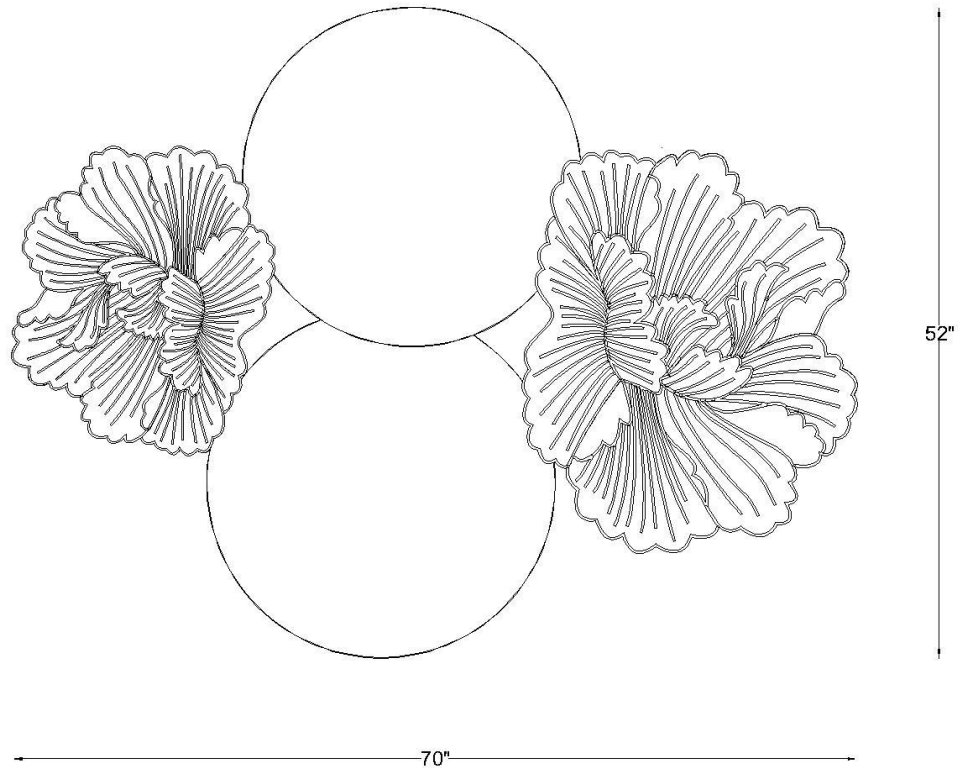

# ROSE QUARTZ CLUSTER COFFEE TABLE

PRODUCT SPECIFICATION