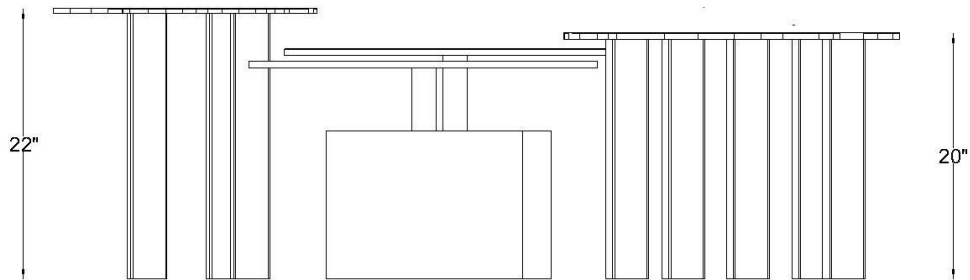

# ROSE QUARTZ CLUSTER COFFEE TABLE

PRODUCT SPECIFICATION