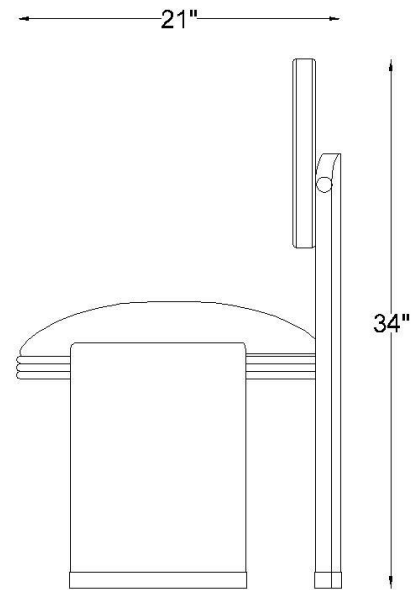

# MUSHROOM CANE CHAIR

PRODUCT SPECIFICATION