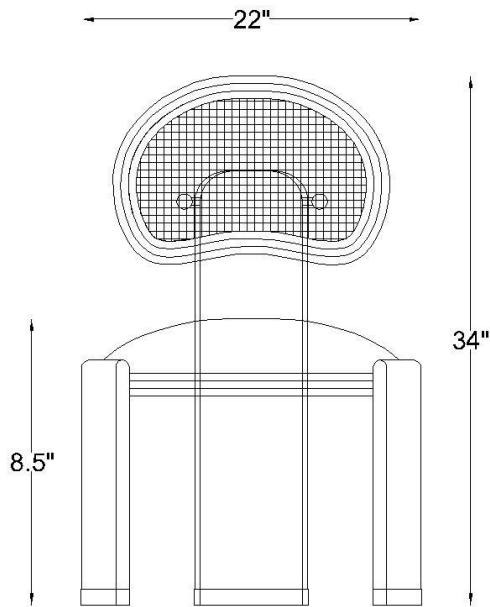

# MUSHROOM CANE CHAIR

PRODUCT SPECIFICATION