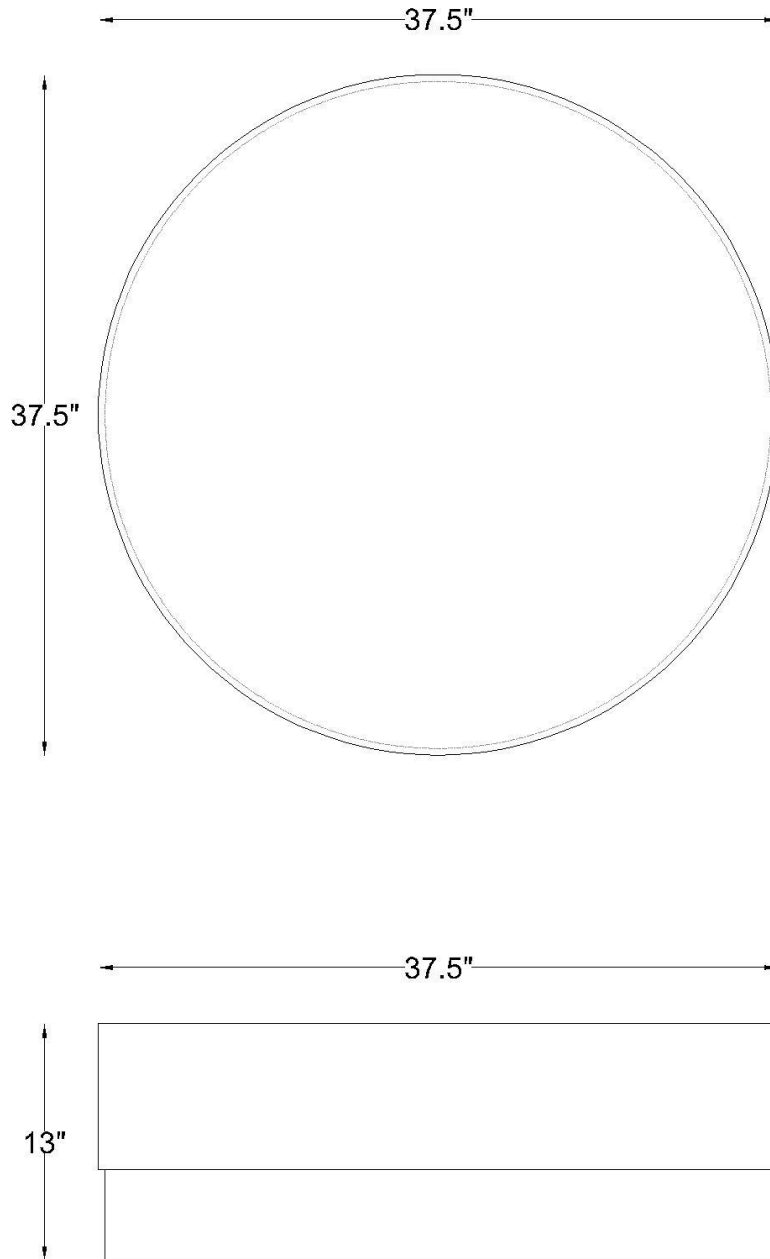

# MOON COFFEE TABLE

PRODUCT SPECIFICATION