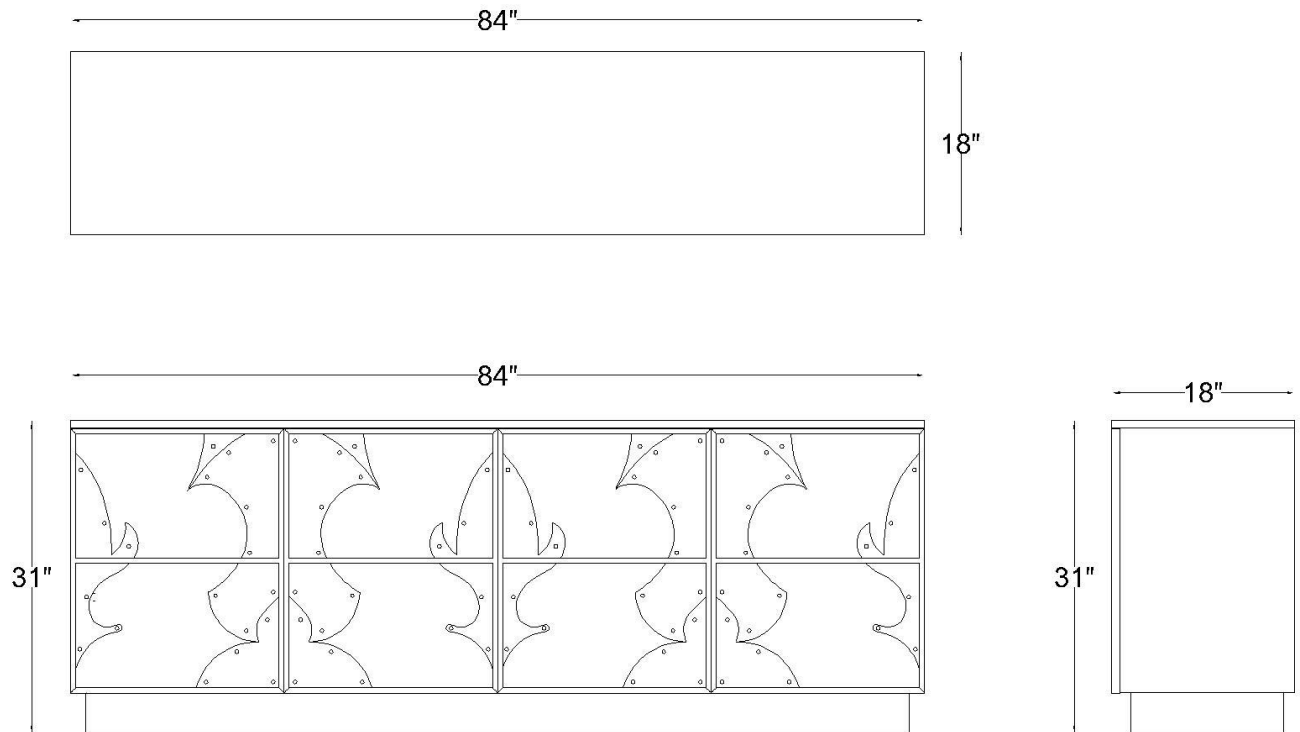

SAGE LIVING HOME & DÉCOR PRIVATE LTD

MONK CREDENZA 2.0

PRODUCT SPECIFICATION