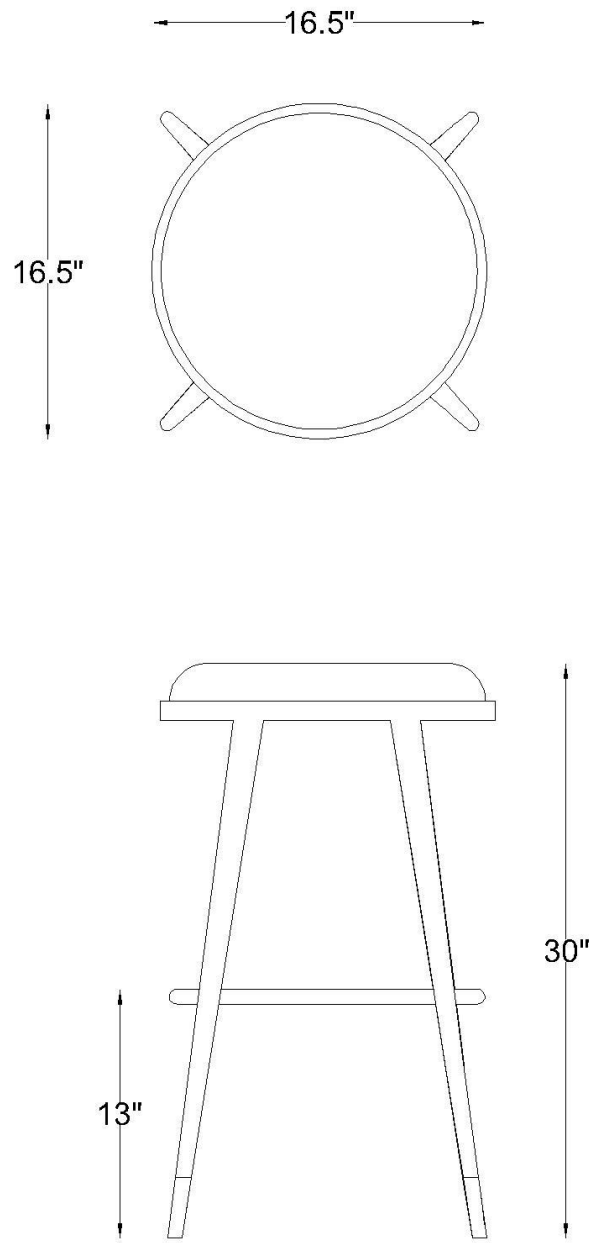

SAGE LIVING HOME & DÉCOR PRIVATE LTD

MESA STOOL

PRODUCT SPECIFICATION