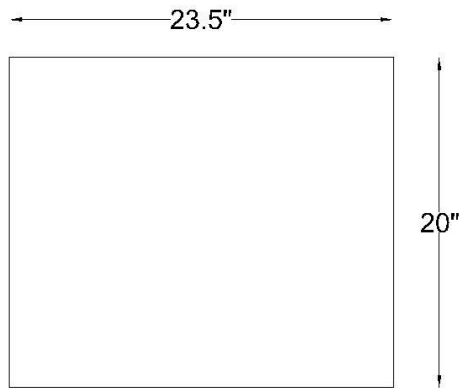

SAGE LIVING HOME & DÉCOR PRIVATE LTD

ECLIPSE BEDSIDE TABLE

PRODUCT SPECIFICATION