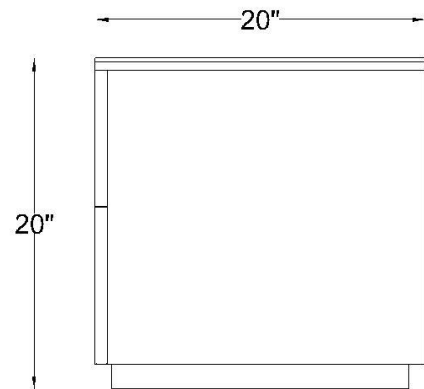

SAGE LIVING HOME & DÉCOR PRIVATE LTD

ECLIPSE BEDSIDE TABLE

PRODUCT SPECIFICATION