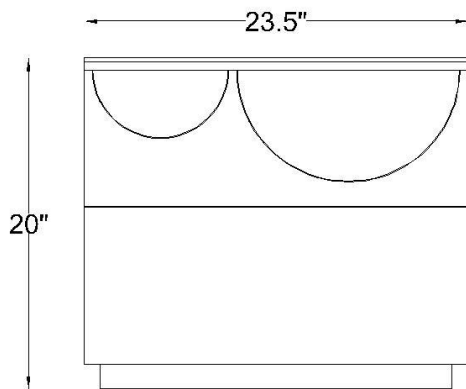

SAGE LIVING HOME & DÉCOR PRIVATE LTD

ECLIPSE BEDSIDE TABLE

PRODUCT SPECIFICATION