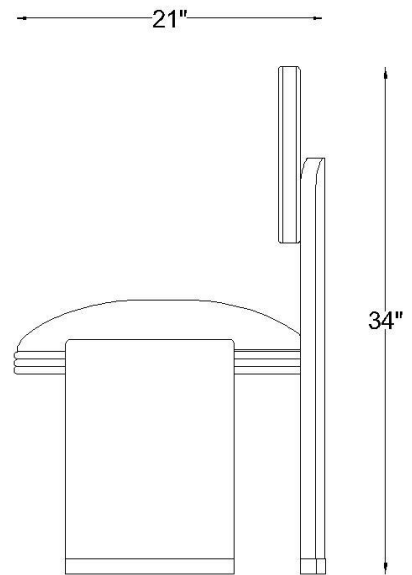

SAGE LIVING HOME & DÉCOR PRIVATE LTD

CLOVE DINING CHAIR

PRODUCT SPECIFICATION