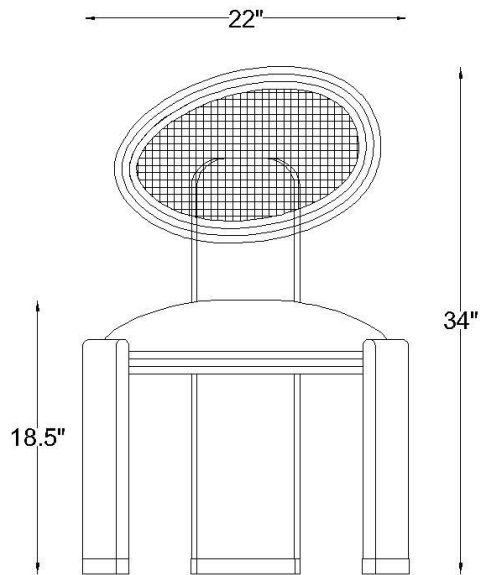

SAGE LIVING HOME & DÉCOR PRIVATE LTD

CLOVE DINING CHAIR

PRODUCT SPECIFICATION